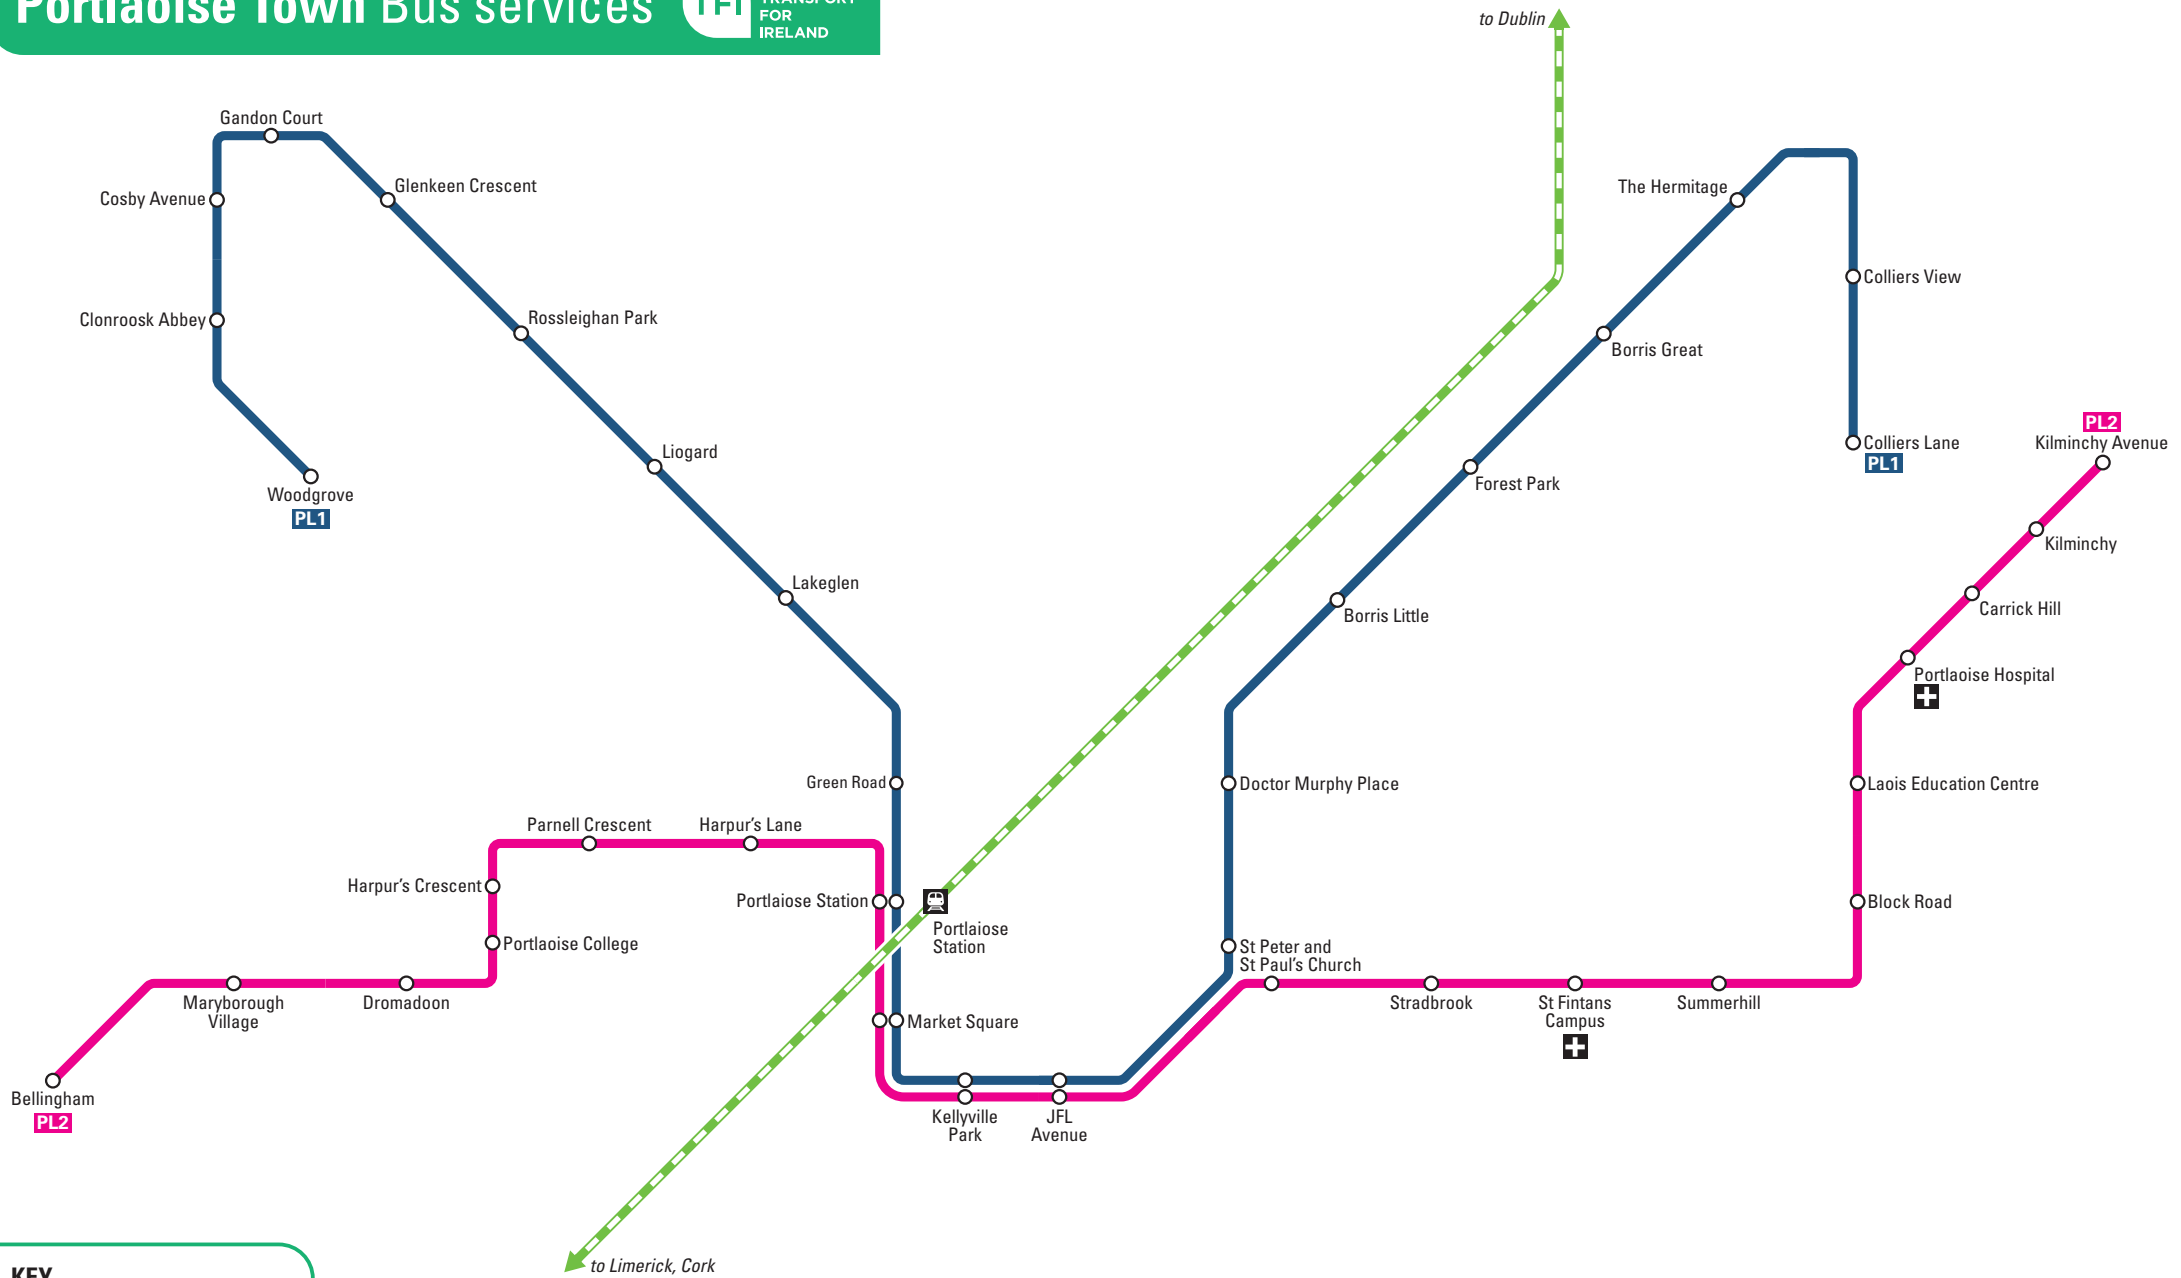

Portlaoise Town Bus services

KEY

- Bus route
- Bus stops
- Bus route terminus
- Railway
- Hospital
- Train Station

BUS SERVICES

- PL1** Woodgrove - Colliers Lane (*City Direct*)
Frequency: Monday to Sunday every 30 minutes
- PL2** Bellingham - Kilminchy Avenue (*City Direct*)
Frequency: Monday to Sunday every 30 minutes

Fares with the TFI Leap Card and the TFI Go app are up to 30% cheaper

Download the apps now

Schematic map. Not to scale. March 2025