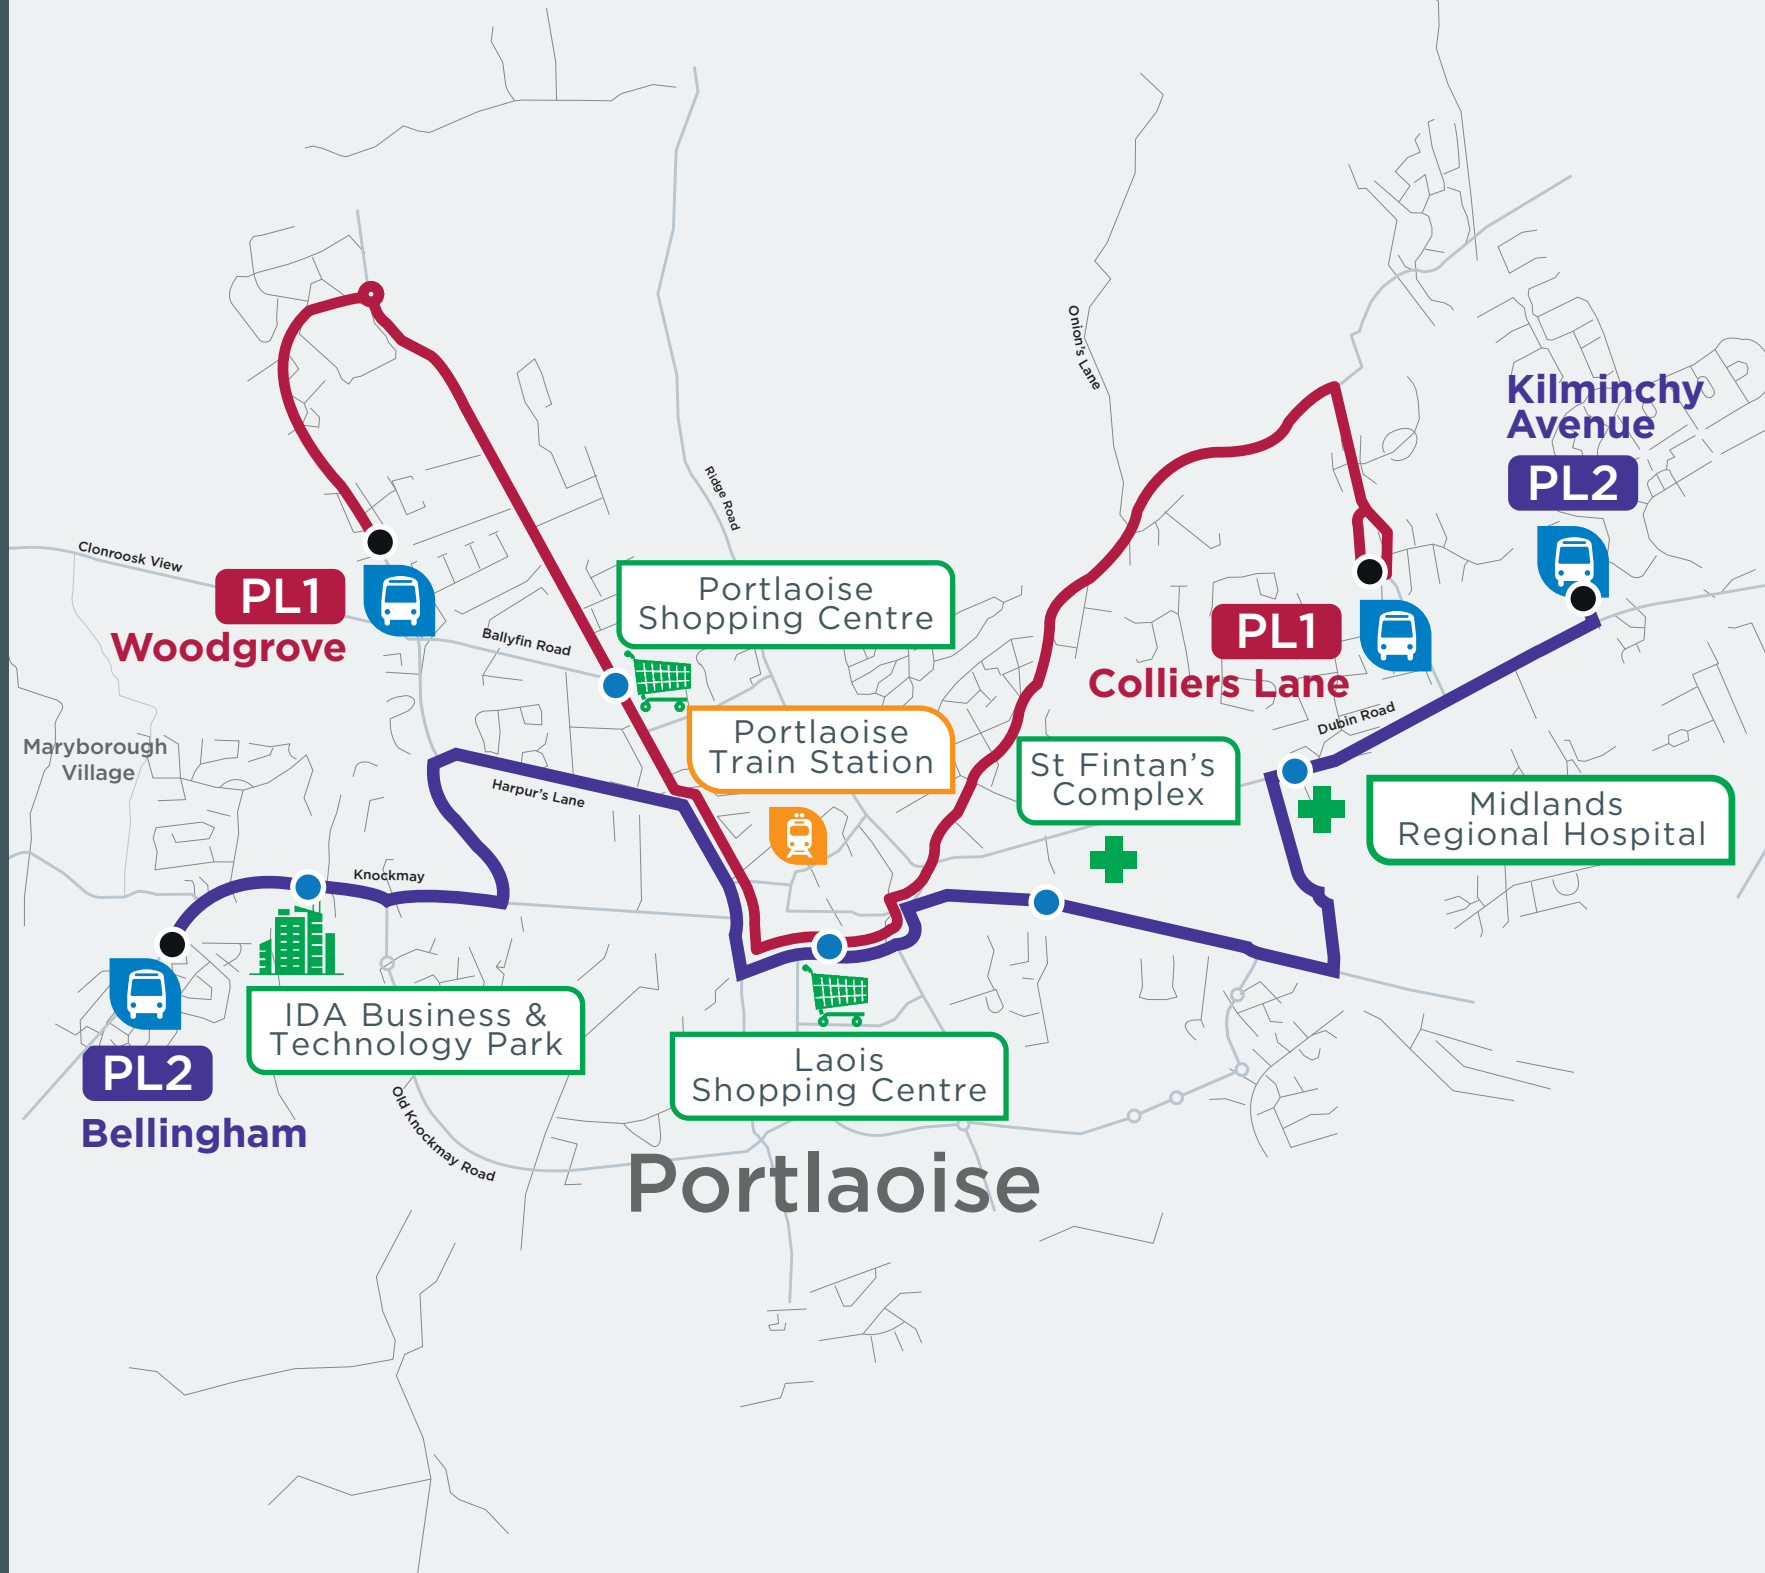

Route PL1

Lána an Choiléirigh - Garrán na Coillé / Colliers Lane - Woodgrove

Dé Luain - Dé hAoine / Monday - Friday	Dé Sathairn / Saturday	Dé Domhnaigh / Sunday
05:00am	05:00am	08:00am
Approx. every 30 minutes until	Approx. every 30 minutes until	Approx. every 30 minutes until
00:00 (midnight)	00:00 (midnight)	23:30pm

Kilminchy Avenue >> 13mins >> Portlaoise JFL Avenue >> 16mins >> Bellingham

Bellingham - Ascaill Choill Mhinsí / Bellingham - Kilminchy Avenue

Dé Luain - Dé hAoine / Monday - Friday	Dé Sathairn / Saturday	Dé Domhnaigh / Sunday
04:50am	04:50am	07:50am
Approx. every 30 minutes until	Approx. every 30 minutes until	Approx. every 30 minutes until
23:50pm	23:50pm	23:20pm

Bellingham >> 15mins >> Portlaoise JFL Avenue >> 11mins >> Kilminchy Avenue

All times are off-peak estimates

Portlaoise Town Bus Services

-  PL1
-  PL2
-  Key Locations
-  Terminus
-  Hospital
-  Shopping Centre
-  Business Park
-  Bus Terminus
-  Train Station

Key Features of Network

- Routes PL1 and PL2 will operate approximately every 30 minutes. They will overlap between Portlaoise Train Station and St. Peter and Paul's Church (Stradbally Road/Borris Road) via JFL Avenue, providing an approximate 15 minute frequency on this section.
- Routes PL1 and PL2 will provide early morning and late evening services to Portlaoise Train Station to facilitate travel between Portlaoise and Dublin, Cork and Limerick.
- Routes PL1 and PL2 will provide improved connectivity to Portlaoise Town Centre and Laois Shopping Centre, with PL2 also providing improved connectivity to Midlands Regional Hospital Portlaoise, St. Fintan's Hospital and to the IDA Business and Technology Park.
- PL1 and PL2 will provide improved connectivity to the wider TFI public transport network.