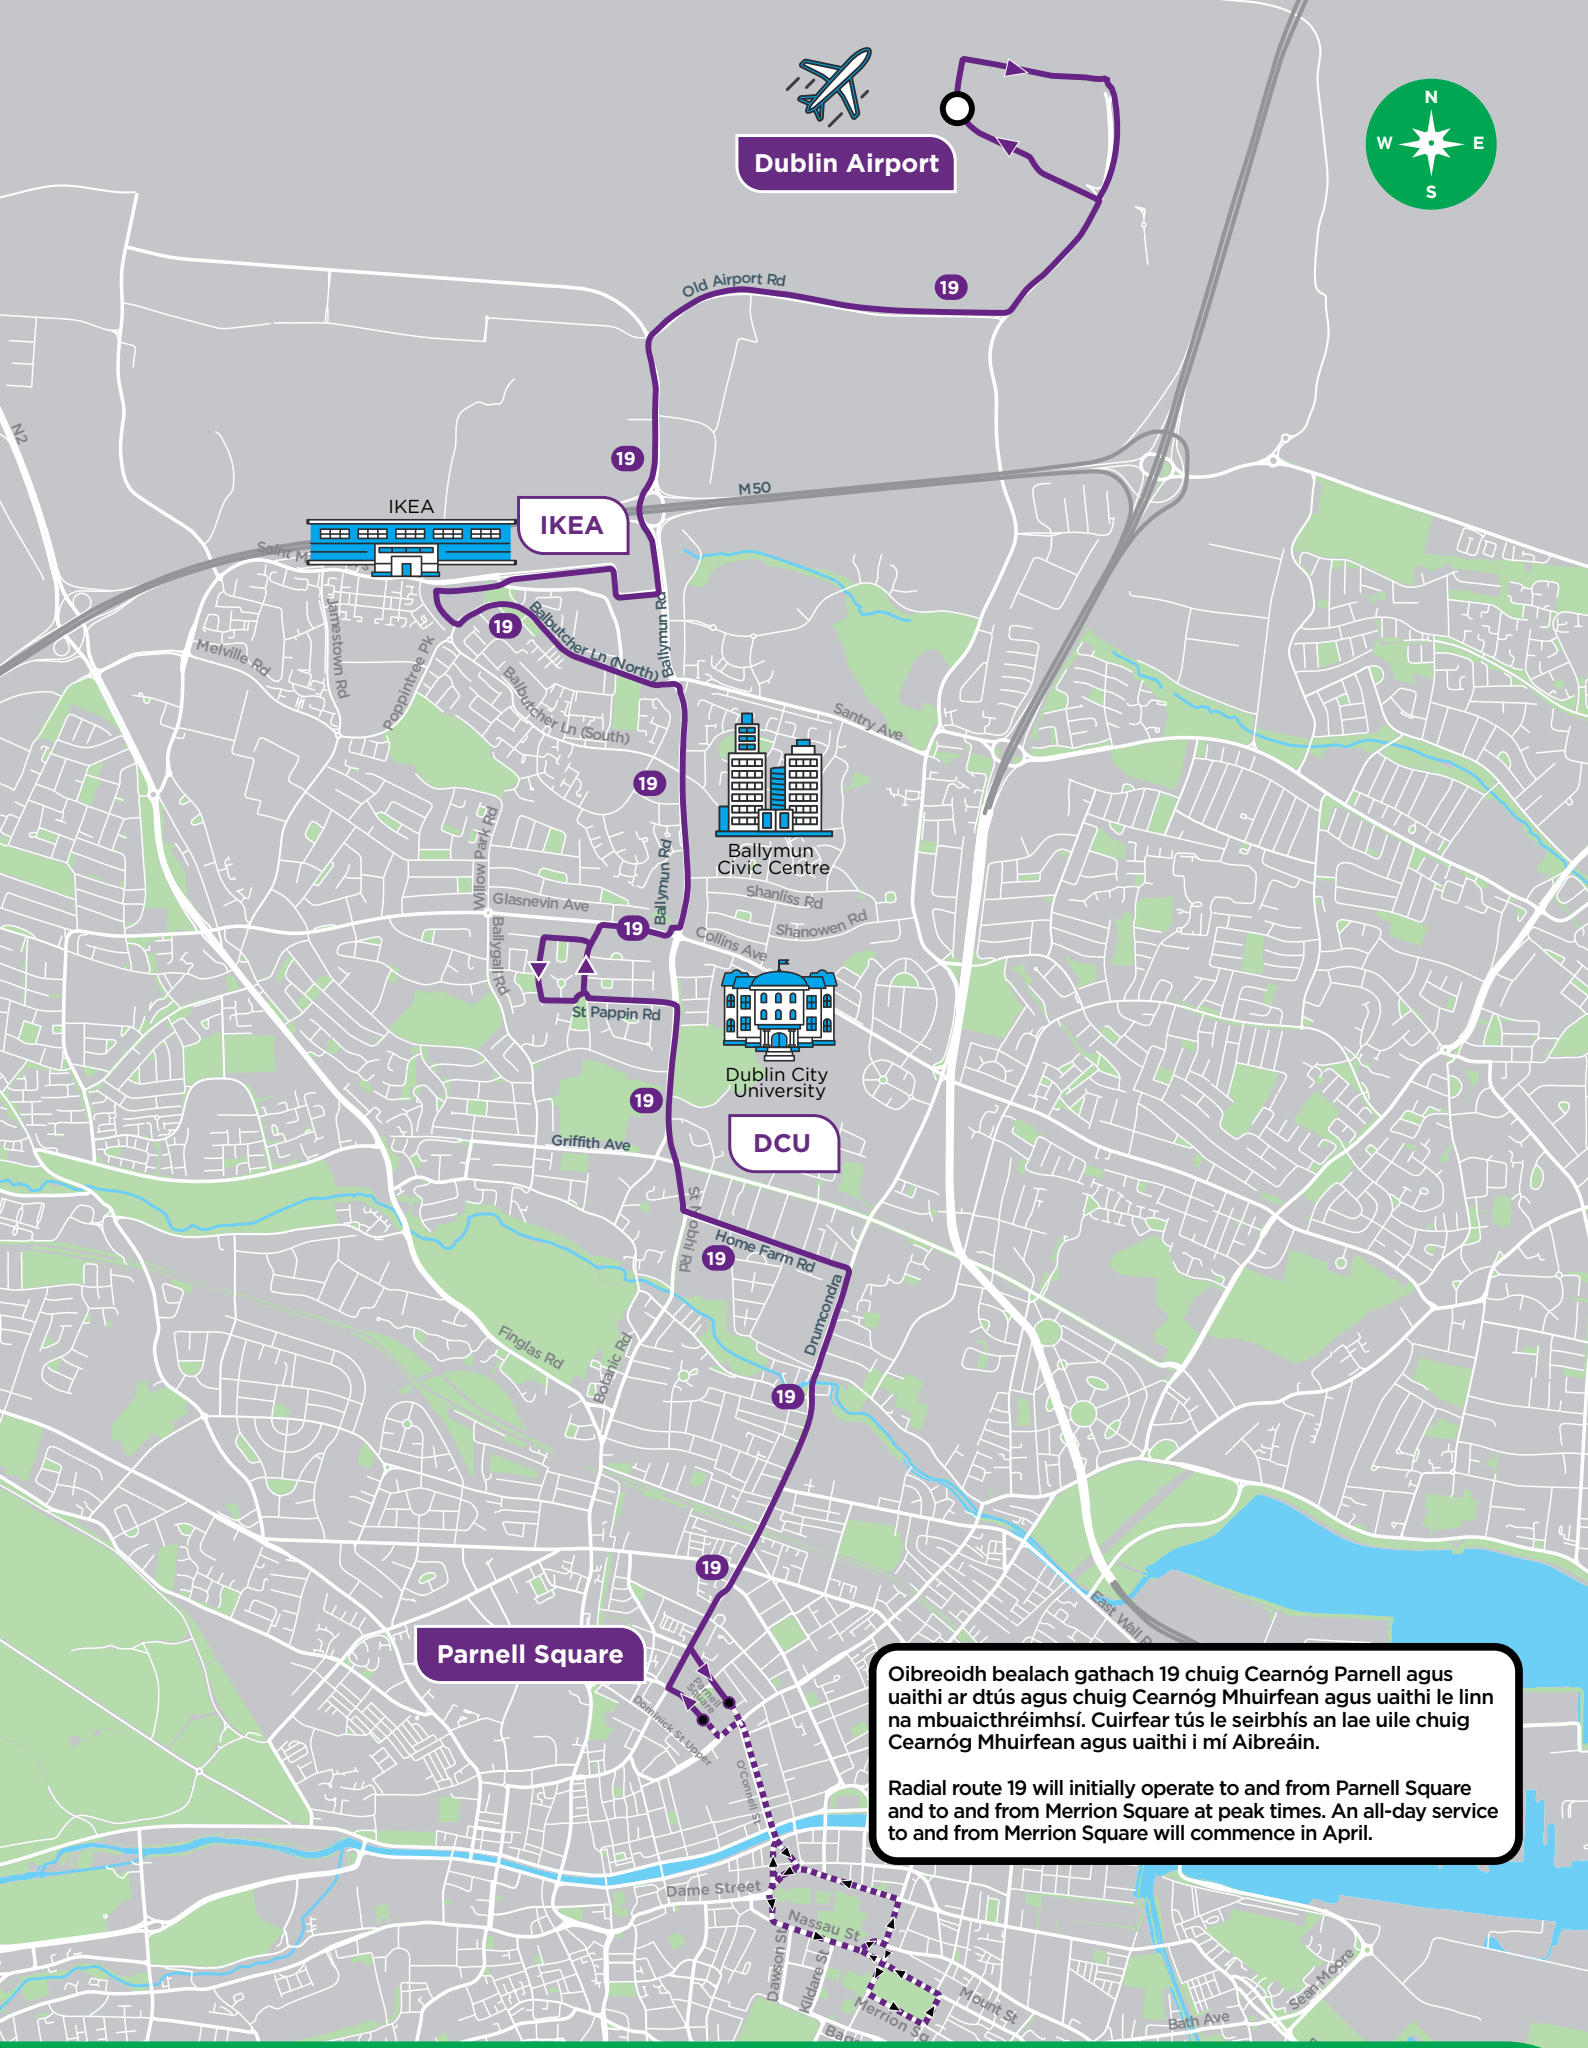

Dublin Airport

Oibreoidh bealach gathach 19 chuig Cearnóg Parnell agus uaithe ar dtús agus chuig Cearnóg Mhuirfean agus uaithe le linn na mbuaicthréimhsí. Cuirfear tús le seirbhís an lae uile chuig Cearnóg Mhuirfean agus uaithe i mí Aibreáin.

Radial route 19 will initially operate to and from Parnell Square and to and from Merrion Square at peak times. An all-day service to and from Merrion Square will commence in April.

**19:** Aerfort Bhaile Átha Cliath – DCU – An Lár (Cearnóg Parnell/Cearnóg Mhuirfean)  
**19:** Dublin Airport – DCU – City Centre (Parnell Square/Merrion Square)