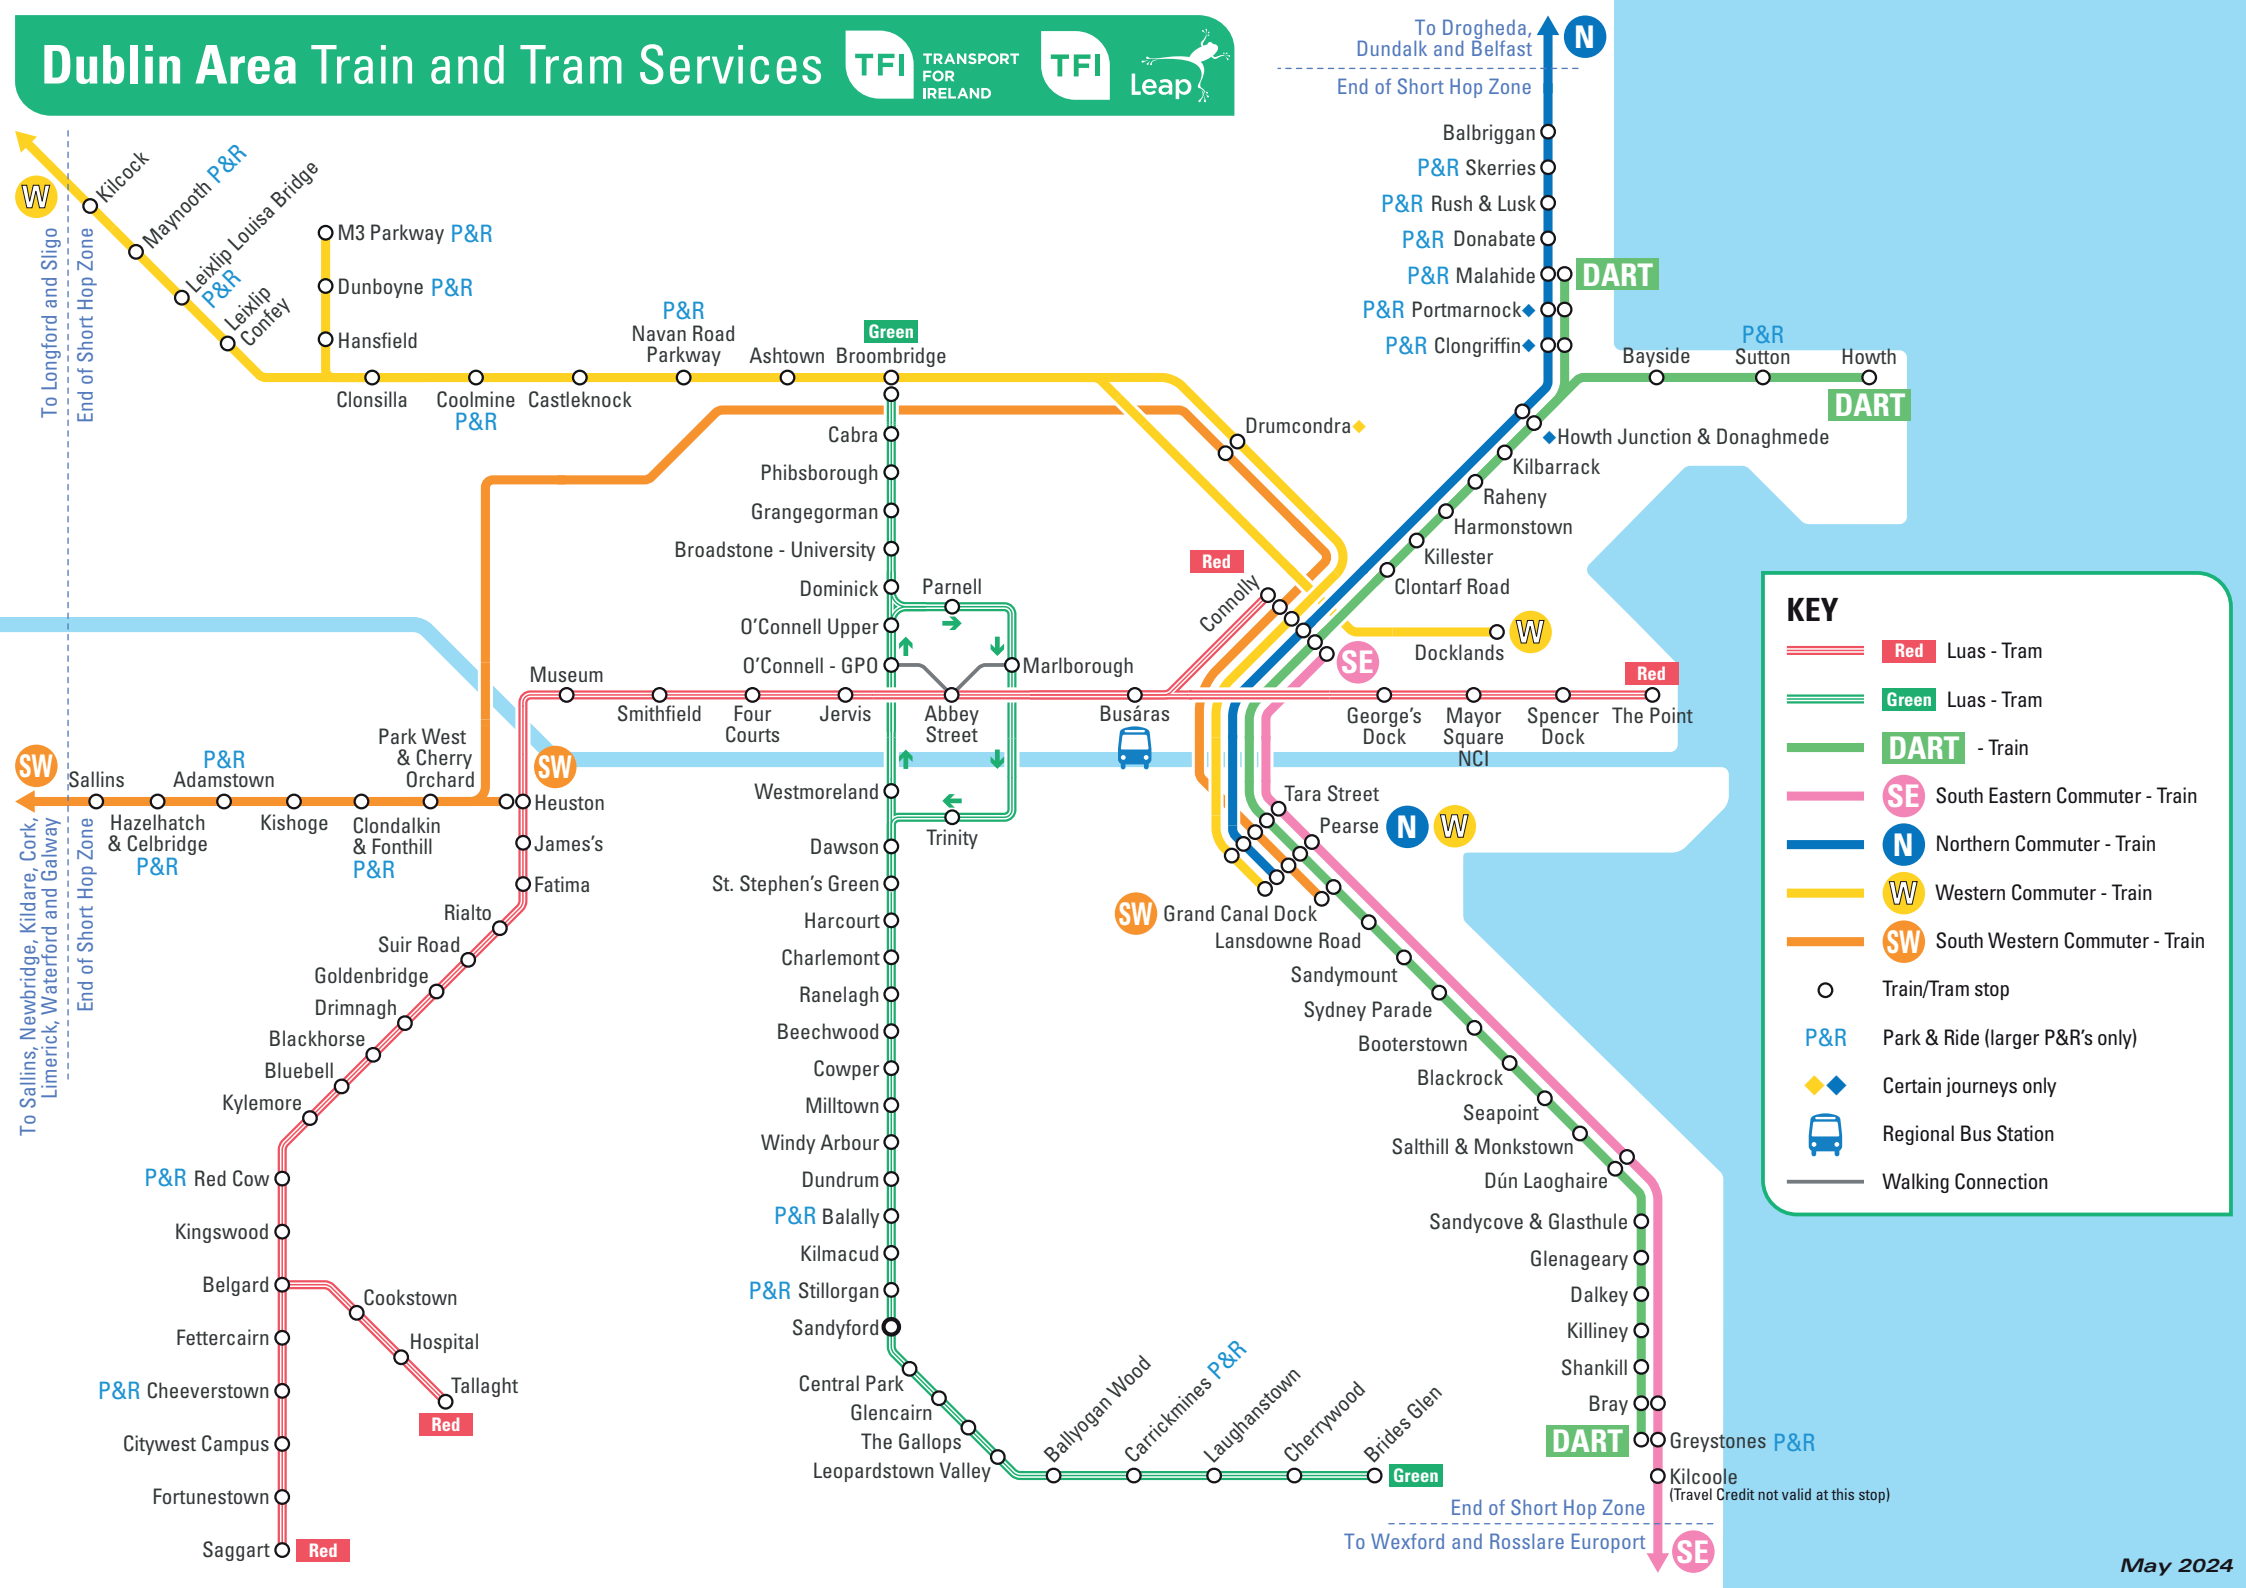

Dublin Area Train and Tram Services

KEY

- Red Luas - Tram
- Green Luas - Tram
- DART - Train
- South Eastern Commuter - Train
- Northern Commuter - Train
- Western Commuter - Train
- South Western Commuter - Train
- Train/Tram stop
- Park & Ride (larger P&R's only)
- Certain journeys only
- Regional Bus Station
- Walking Connection