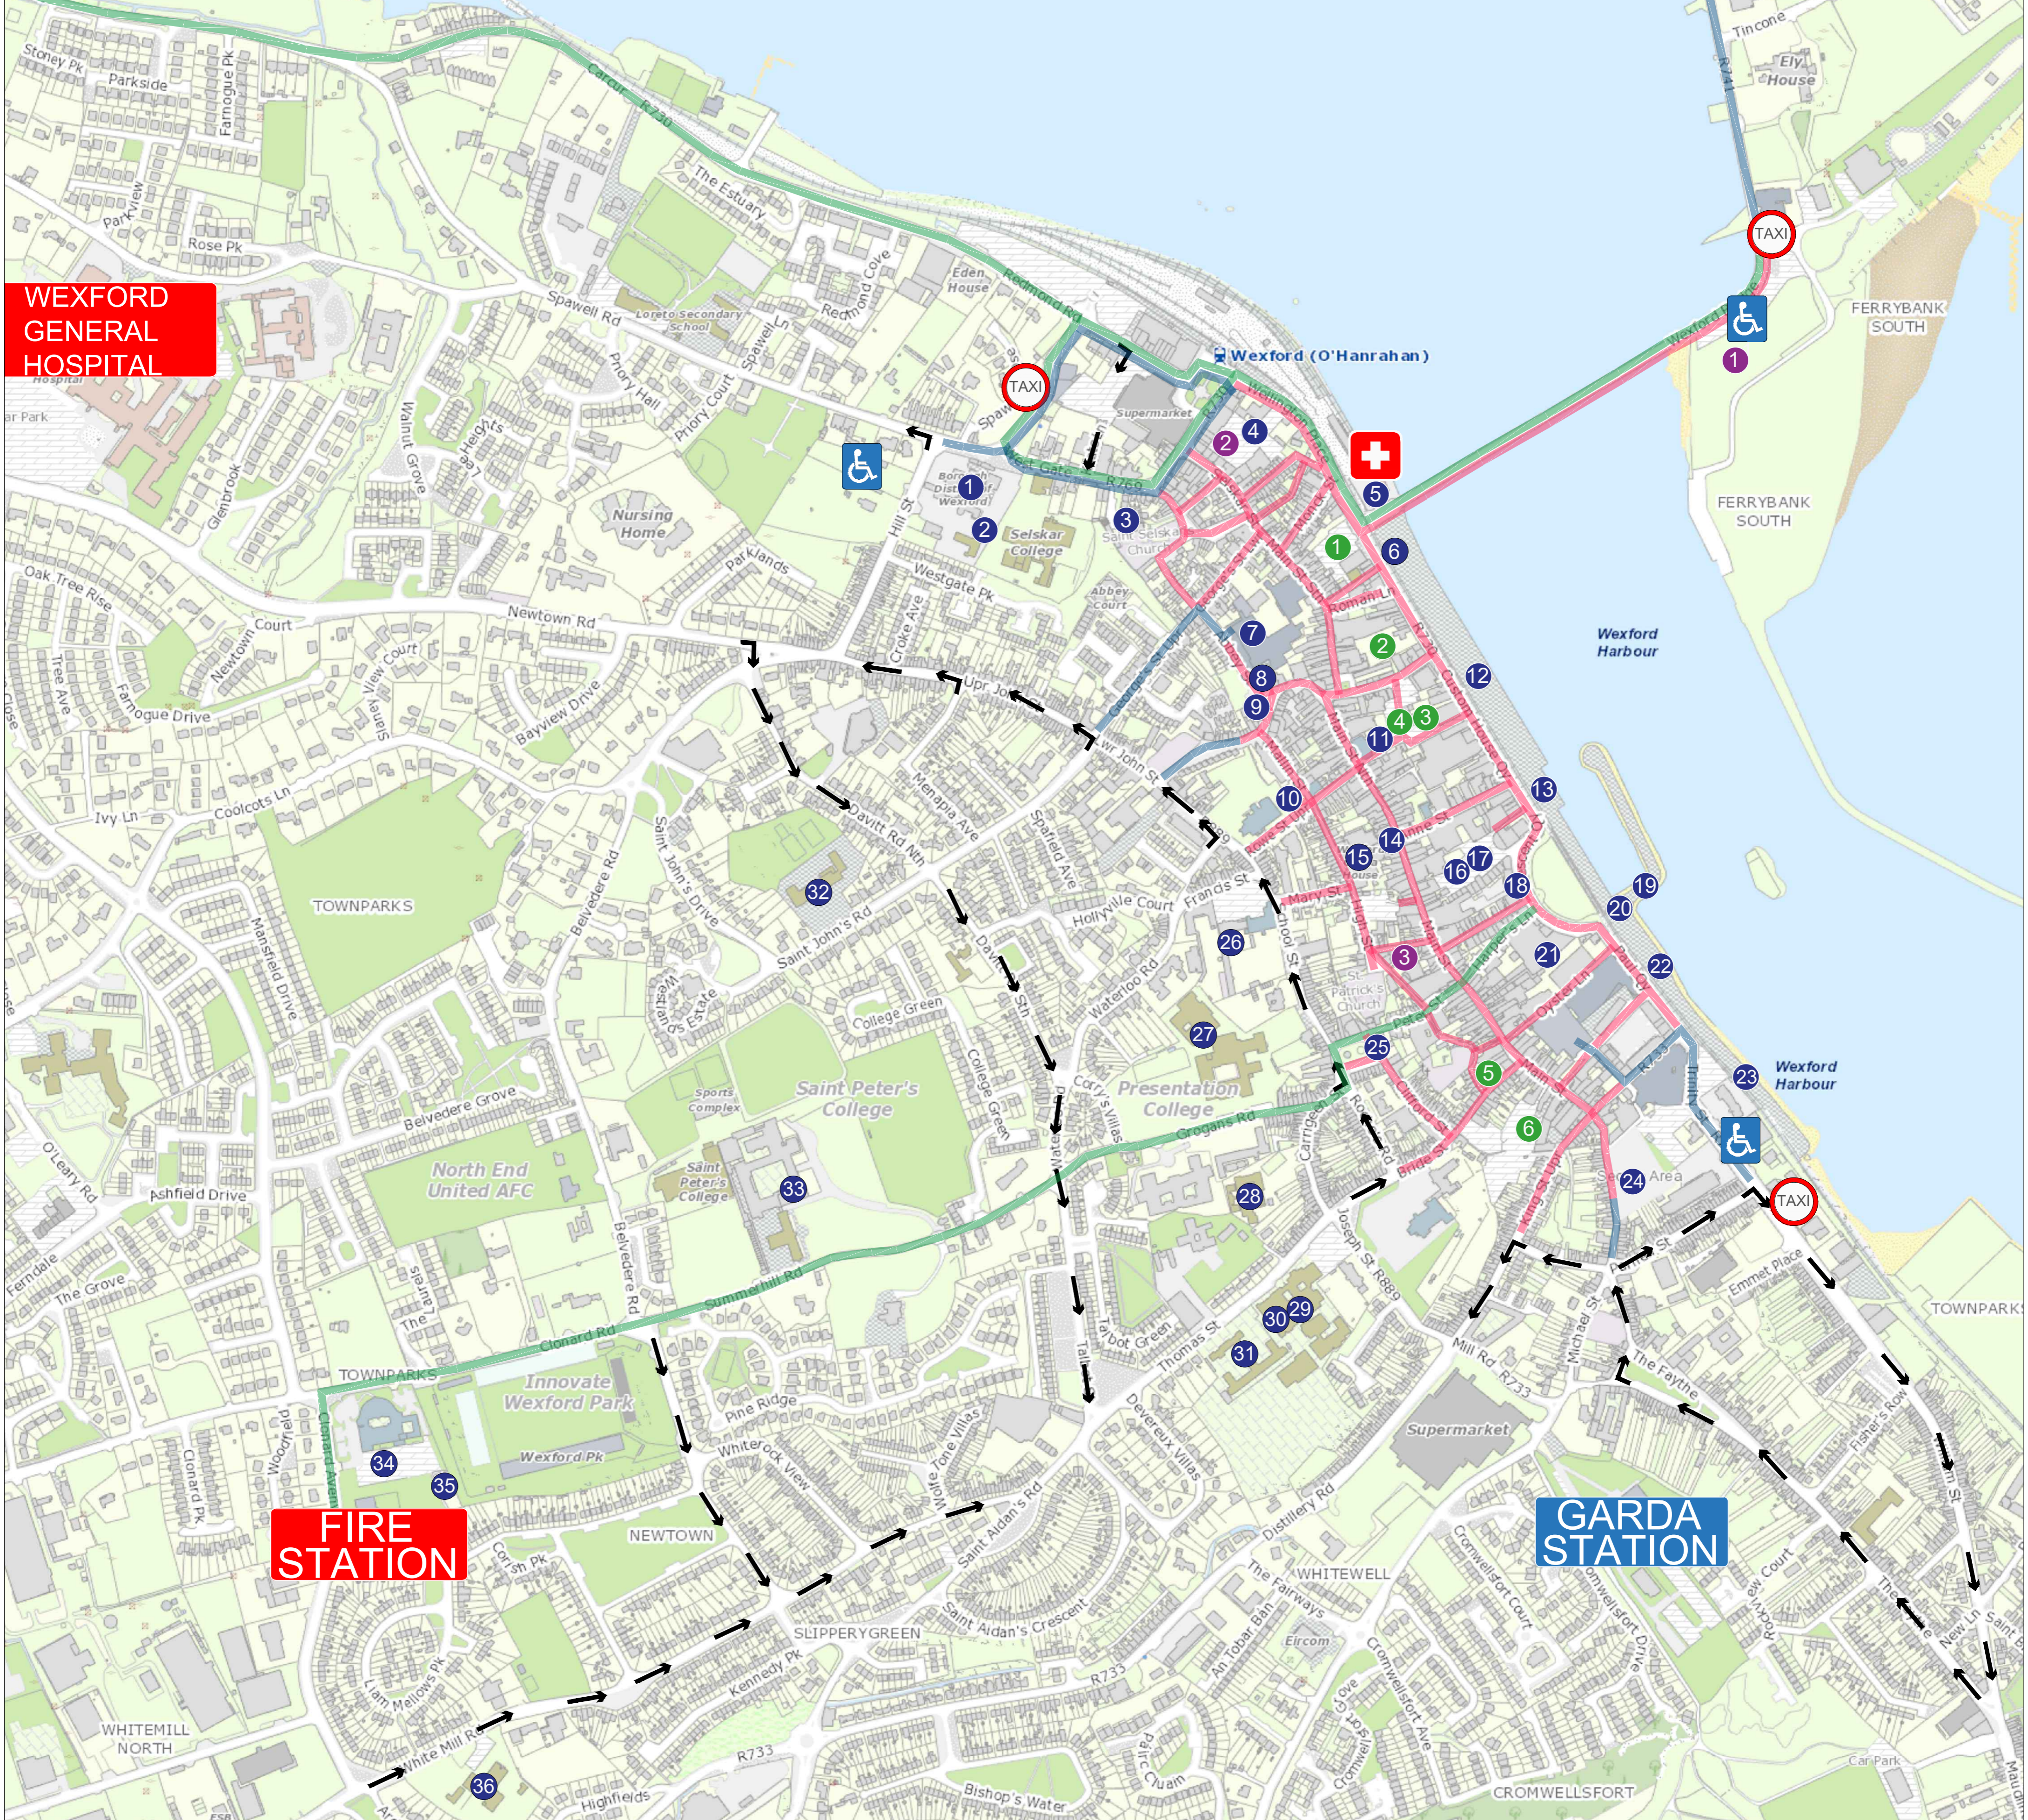

Fleadh Venues (A)	Private Events on Public Lands (B)
1 Event Control Centre	1 Breakwater Festival
2 Volunteer Hub	2 McCauley's Car Park
3 Seachtain na Gaeilge	3 Allen Street Car Park
4 Return Stand	Private Events on Private Land (C)
5 Event Medical Centre	1 Crown Bar
6 Credit Union Gig-Rig	2 Franks Place Car Park (JOC)
7 Clayton Whites Hotel	3 Ramen Bar
8 RTE Roadcaster	4 Rotary Sustainability Hub
9 Wexford Arts Centre	5 Bulger Doyles
10 WCC Stage	6 Sky & The Ground
11 Wexford Food Family	
12 Quay Front Food Village	
13 Official Comhaltas Merchandise Store	
14 Medical + Security (Mechanic's Inst)	
15 National Opera House	
16 Crescent Quay Retail / Craft Village	
17 Wexford Jamming	
18 Medical Base (Ballast Office)	
19 South East Radio	
20 Fleadh Information Office	
21 TG4 Fleadh TV	
22 Funfair	
23 Paul's Quay	
24 Civil Defence Base	
25 Raidió na Gaeltachta	
26 Friary Hall	
27 Presentation Secondary School	
28 Our Lady of Fatima School	
29 CBS Secondary School	
30 Volunteer Hub	
31 CBS Primary School	
32 Mercy N.S Concert Hall	
33 St. Peter's College	
34 Credit Union Dome	
35 Scout's Hall Clonard	
36 Kennedy Park National School	
37 Loreto School (Not Shown)	

**WEXFORD
GENERAL
HOSPITAL**

**FIRE
STATION**

**GARDA
STATION**

Rev No.	Rev Description	Rev Date	Issued by	Issued to
00.00.00				

Project	Fleadh Cheoil na hEireann
Drawing	TTMP - Inner
Project Location	Wexford 2024
Stage	EVENT ISSUE
Drawn	AR
Scale	NTS
Date	26/06/24
Verified	ET
Dwg. No.	FC-001
Rev	A

LEGEND

- Emergency Route
- Pedestrianised Street
- Soft Closure
- → One-Way System