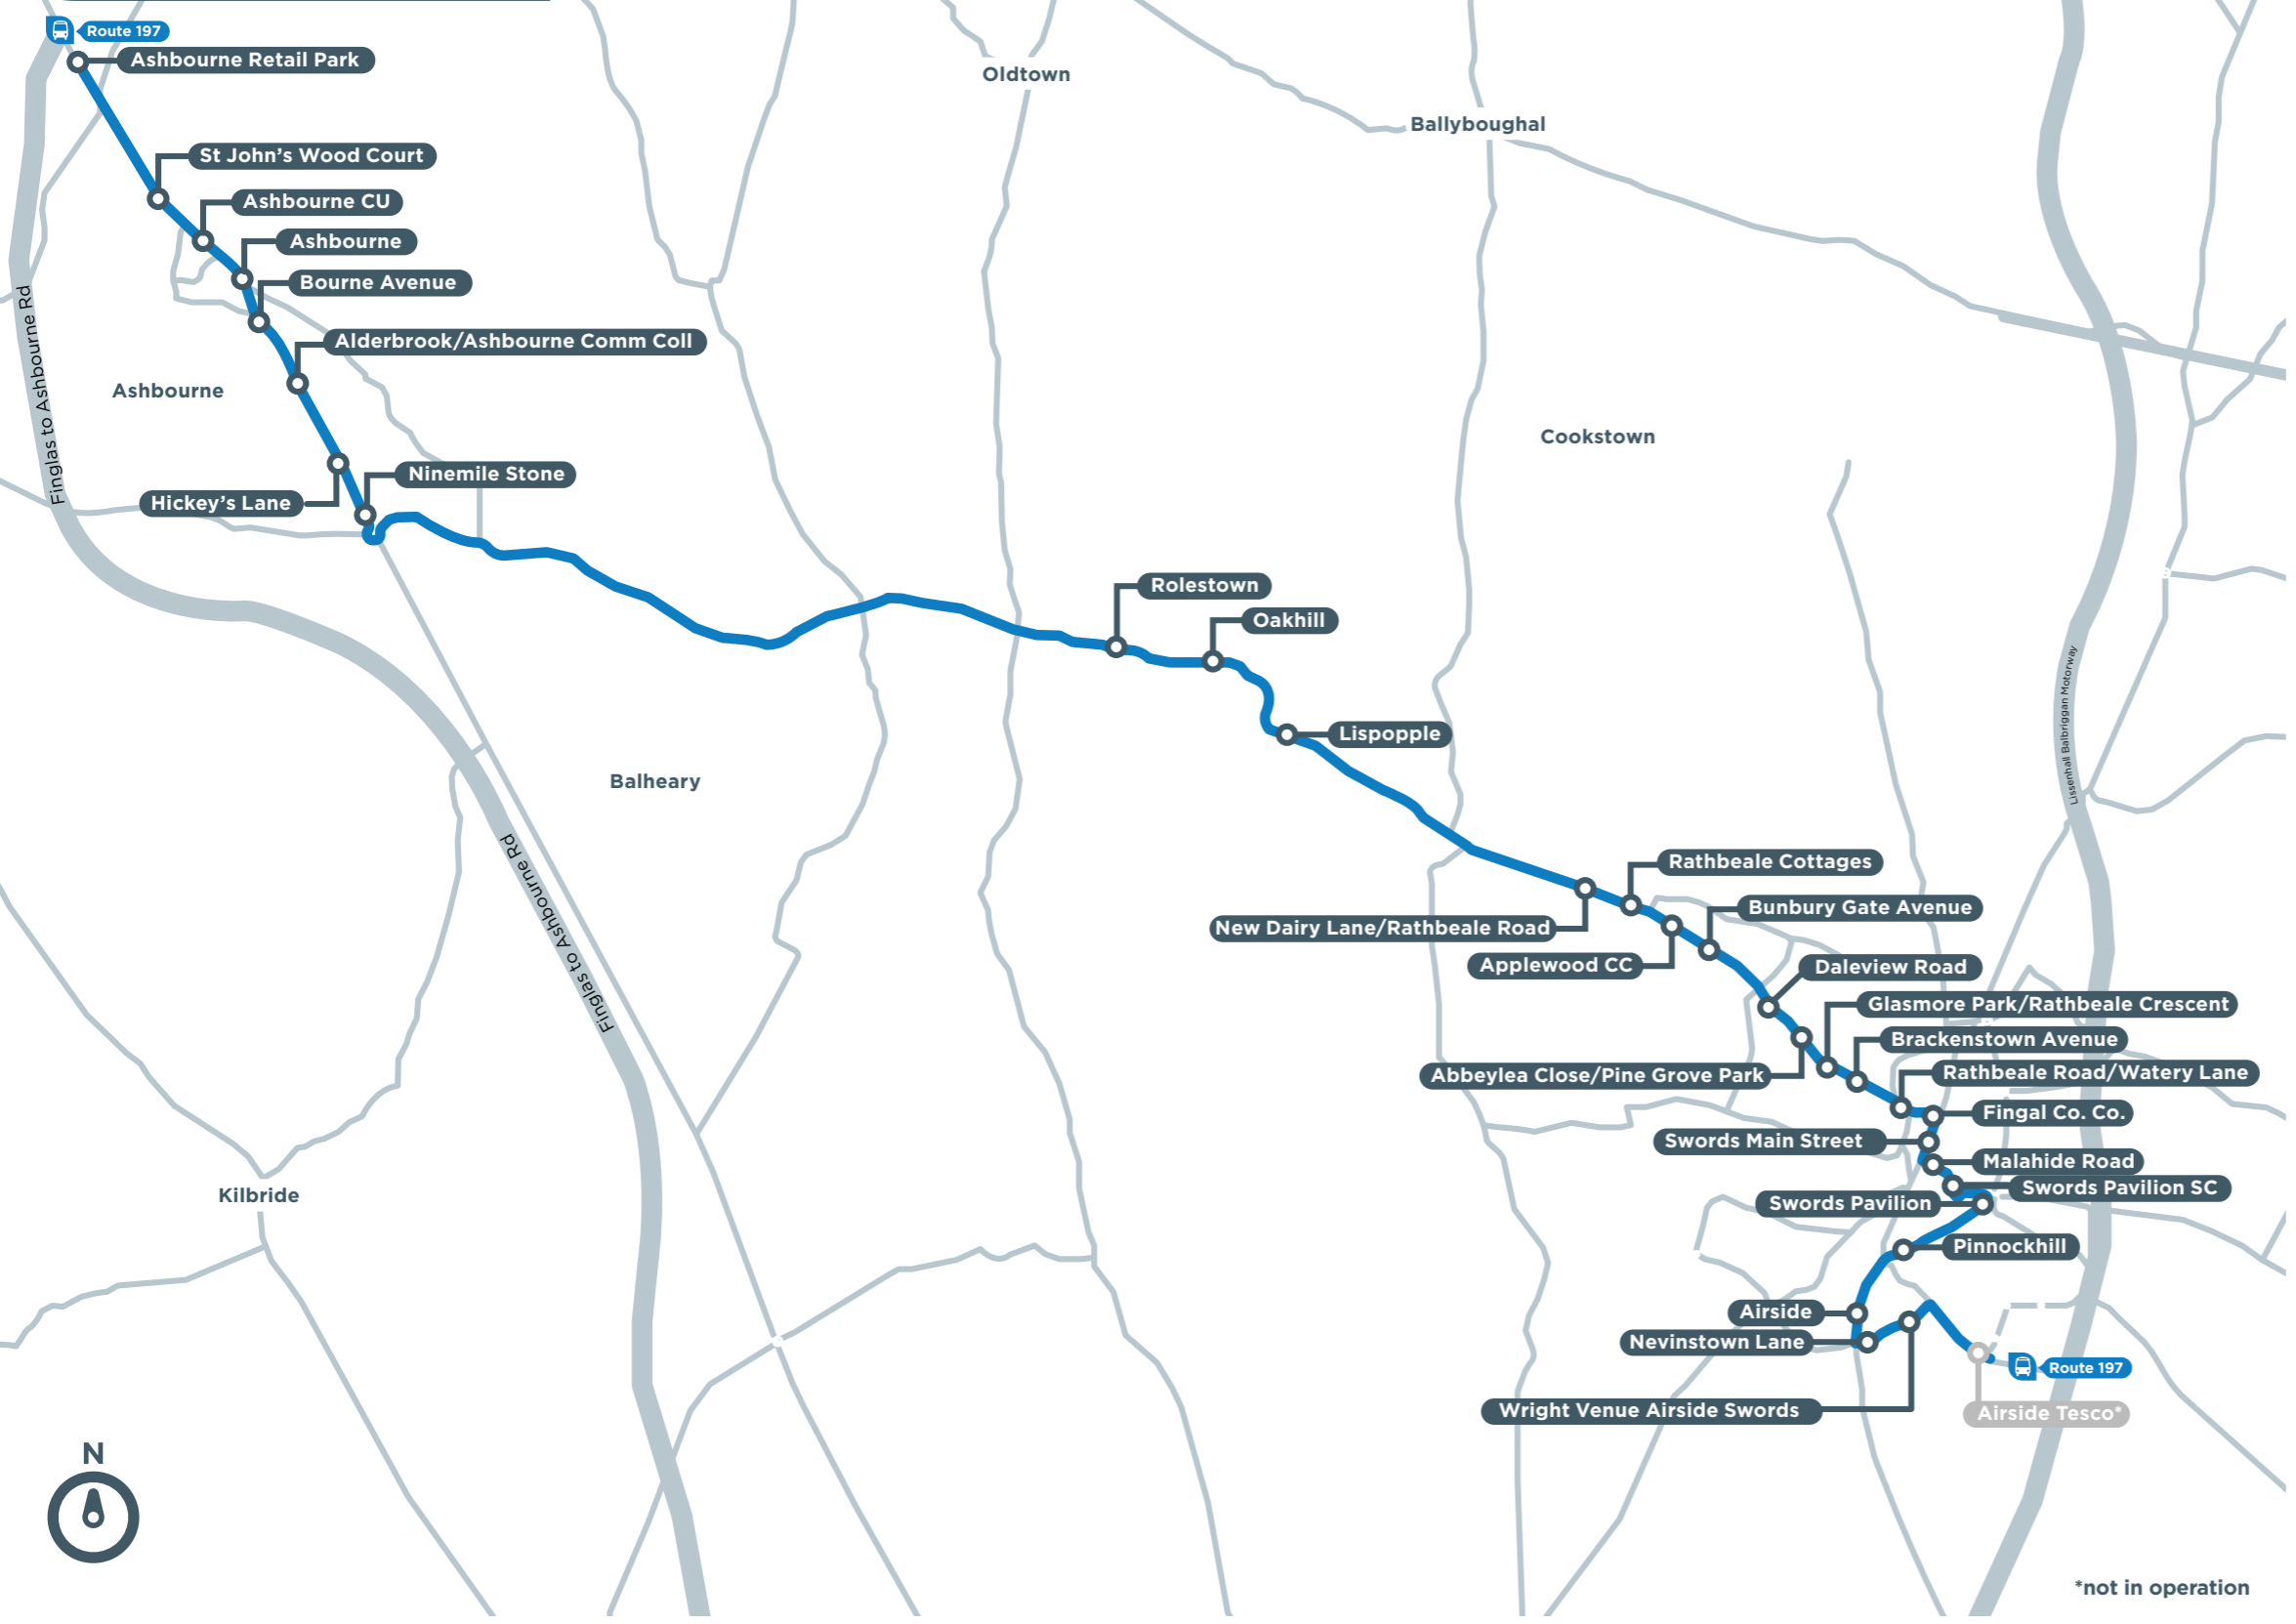

SWORDS - ASHBOURNE BUS SERVICE