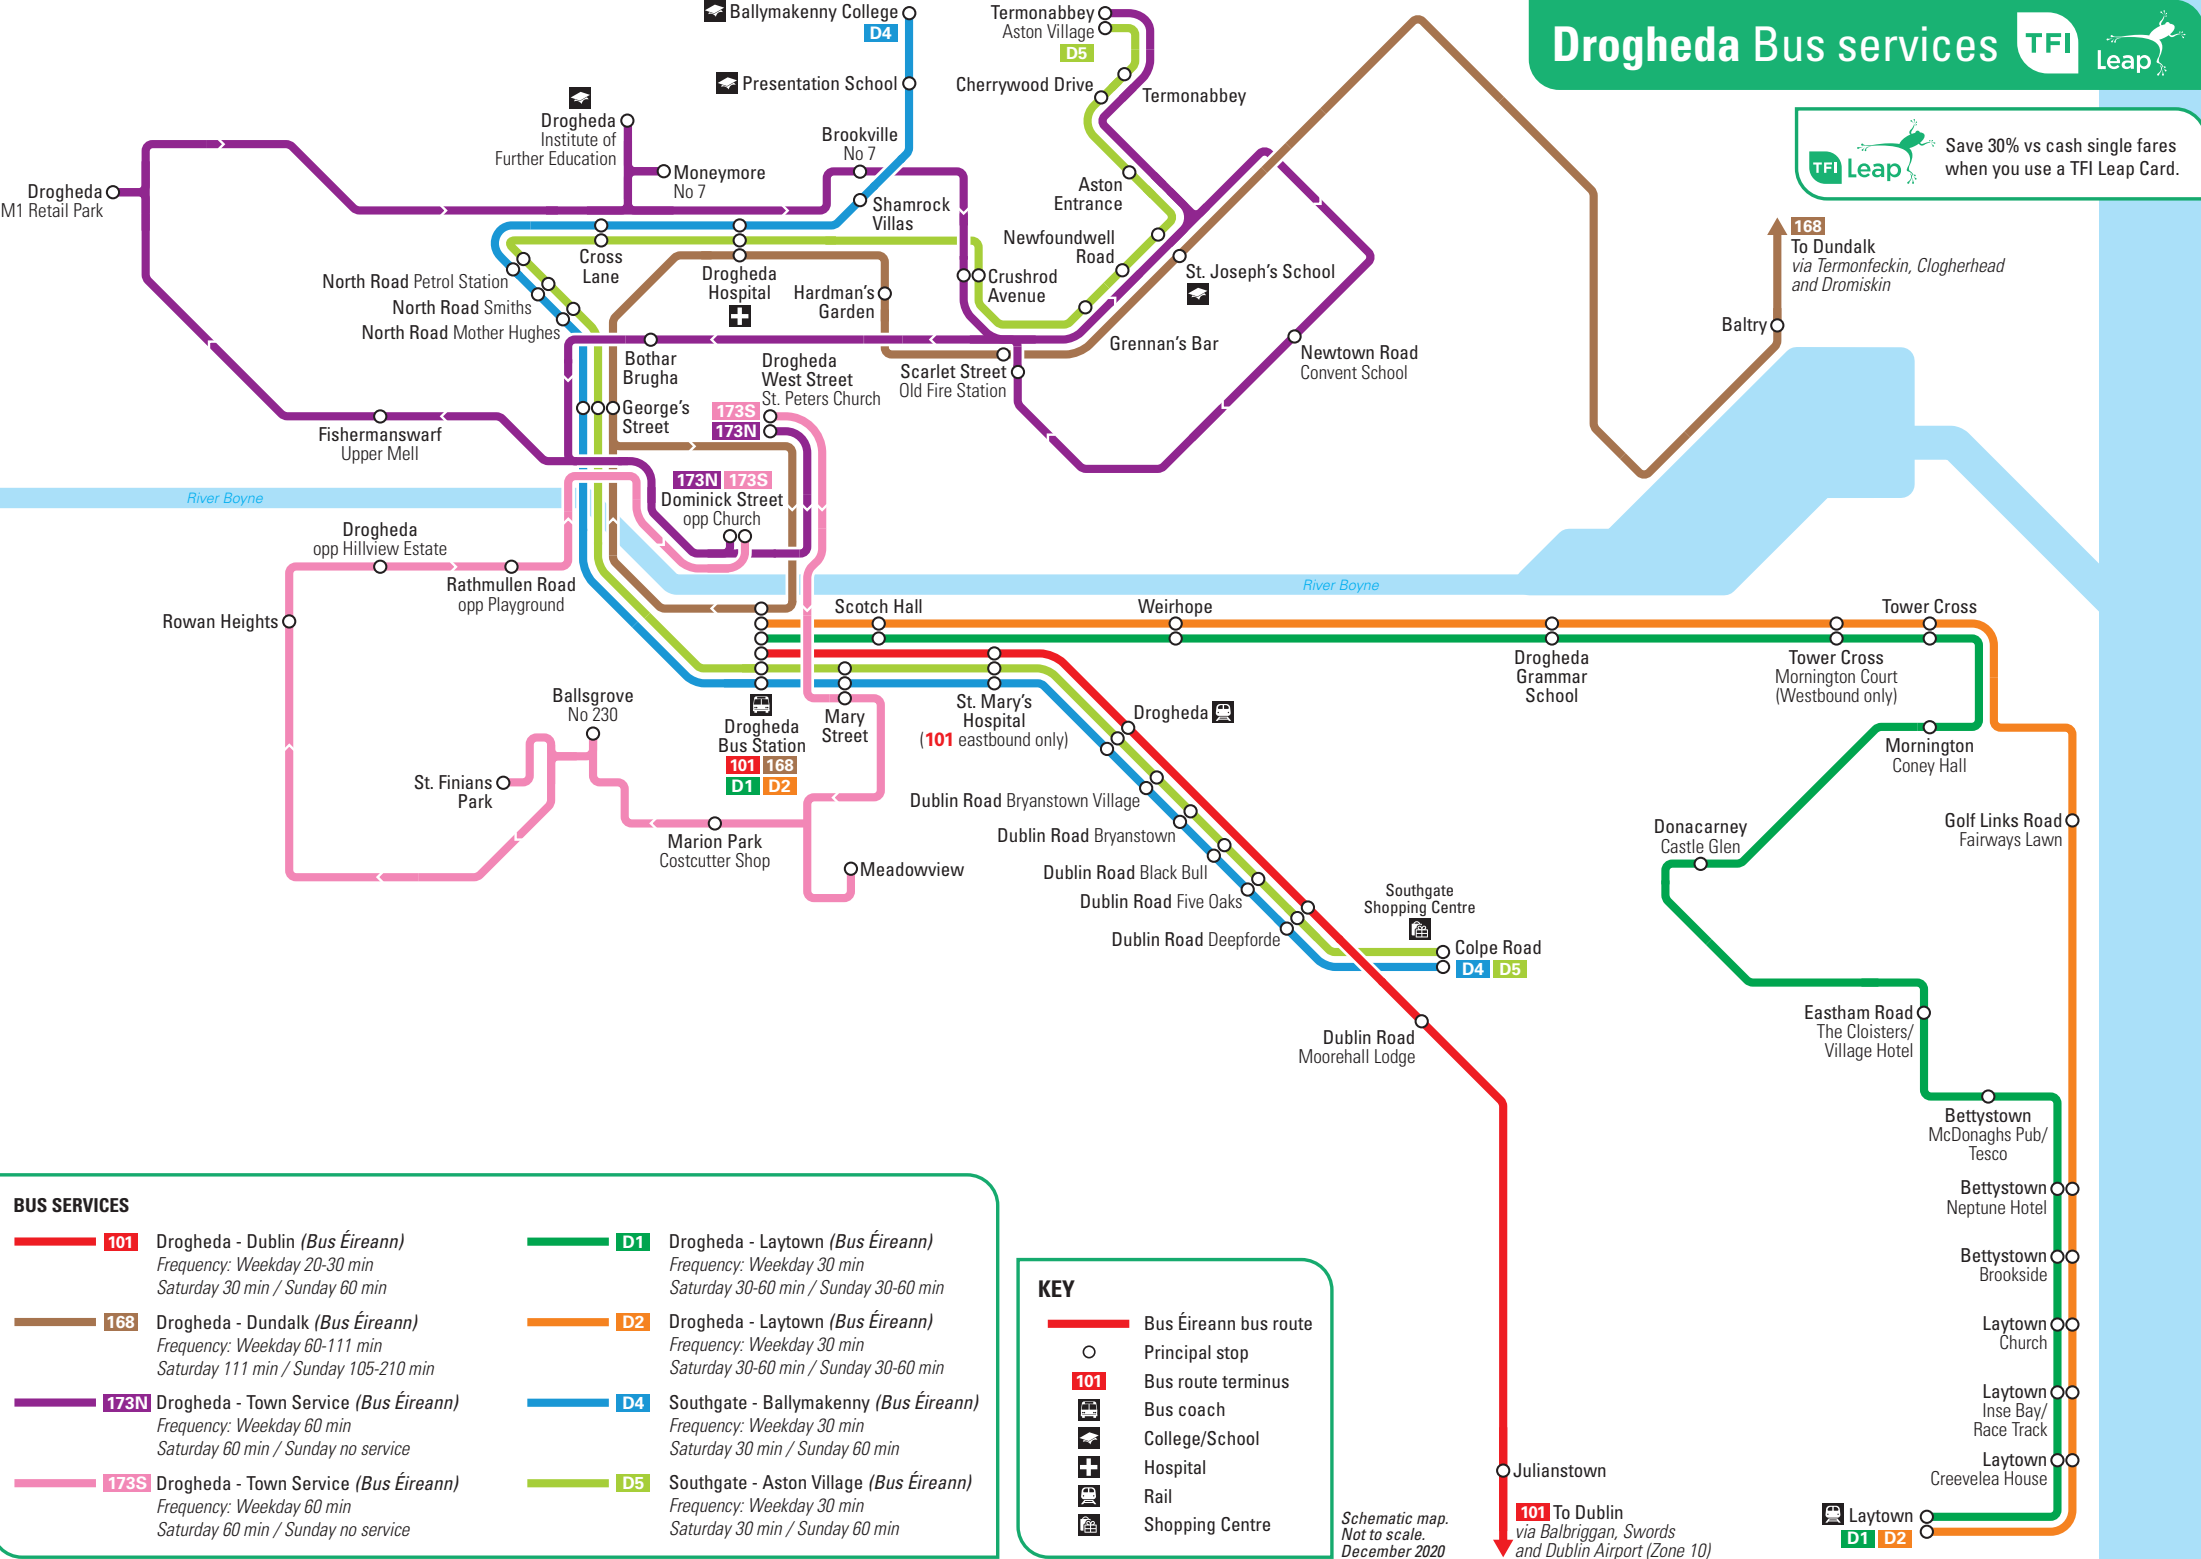

Save 30% vs cash single fares when you use a TFI Leap Card.

BUS SERVICES	
101	Drogheda - Dublin (<i>Bus Éireann</i>) Frequency: Weekday 20-30 min Saturday 30 min / Sunday 60 min
168	Drogheda - Dundalk (<i>Bus Éireann</i>) Frequency: Weekday 60-111 min Saturday 111 min / Sunday 105-210 min
173N	Drogheda - Town Service (<i>Bus Éireann</i>) Frequency: Weekday 60 min Saturday 60 min / Sunday no service
173S	Drogheda - Town Service (<i>Bus Éireann</i>) Frequency: Weekday 60 min Saturday 60 min / Sunday no service
D1	Drogheda - Laytown (<i>Bus Éireann</i>) Frequency: Weekday 30 min Saturday 30-60 min / Sunday 30-60 min
D2	Drogheda - Laytown (<i>Bus Éireann</i>) Frequency: Weekday 30 min Saturday 30-60 min / Sunday 30-60 min
D4	Southgate - Ballymakenny (<i>Bus Éireann</i>) Frequency: Weekday 30 min Saturday 30 min / Sunday 60 min
D5	Southgate - Aston Village (<i>Bus Éireann</i>) Frequency: Weekday 30 min Saturday 30 min / Sunday 60 min

KEY

- Bus Éireann bus route
- Principal stop
- 101 Bus route terminus
- Bus coach
- College/School
- Hospital
- Rail
- Shopping Centre

Schematic map.
Not to scale.
December 2020

101 To Dublin
via Balbriggan, Swords
and Dublin Airport (Zone 10)

Donacorney
Castle Glen

Mornington
Coney Hall

Tower Cross
Mornington Court
(Westbound only)

Drogheda
Grammar School

Tower Cross

Weirhope

Scotch Hall

Drogheda
Bus Station

Dublin Road
Bryanstown

Dublin Road
Black Bull

Dublin Road
Five Oaks

Dublin Road
Deepforde

Southgate
Shopping Centre

Colpe Road

Dublin Road
Moorehall Lodge

Julianstown