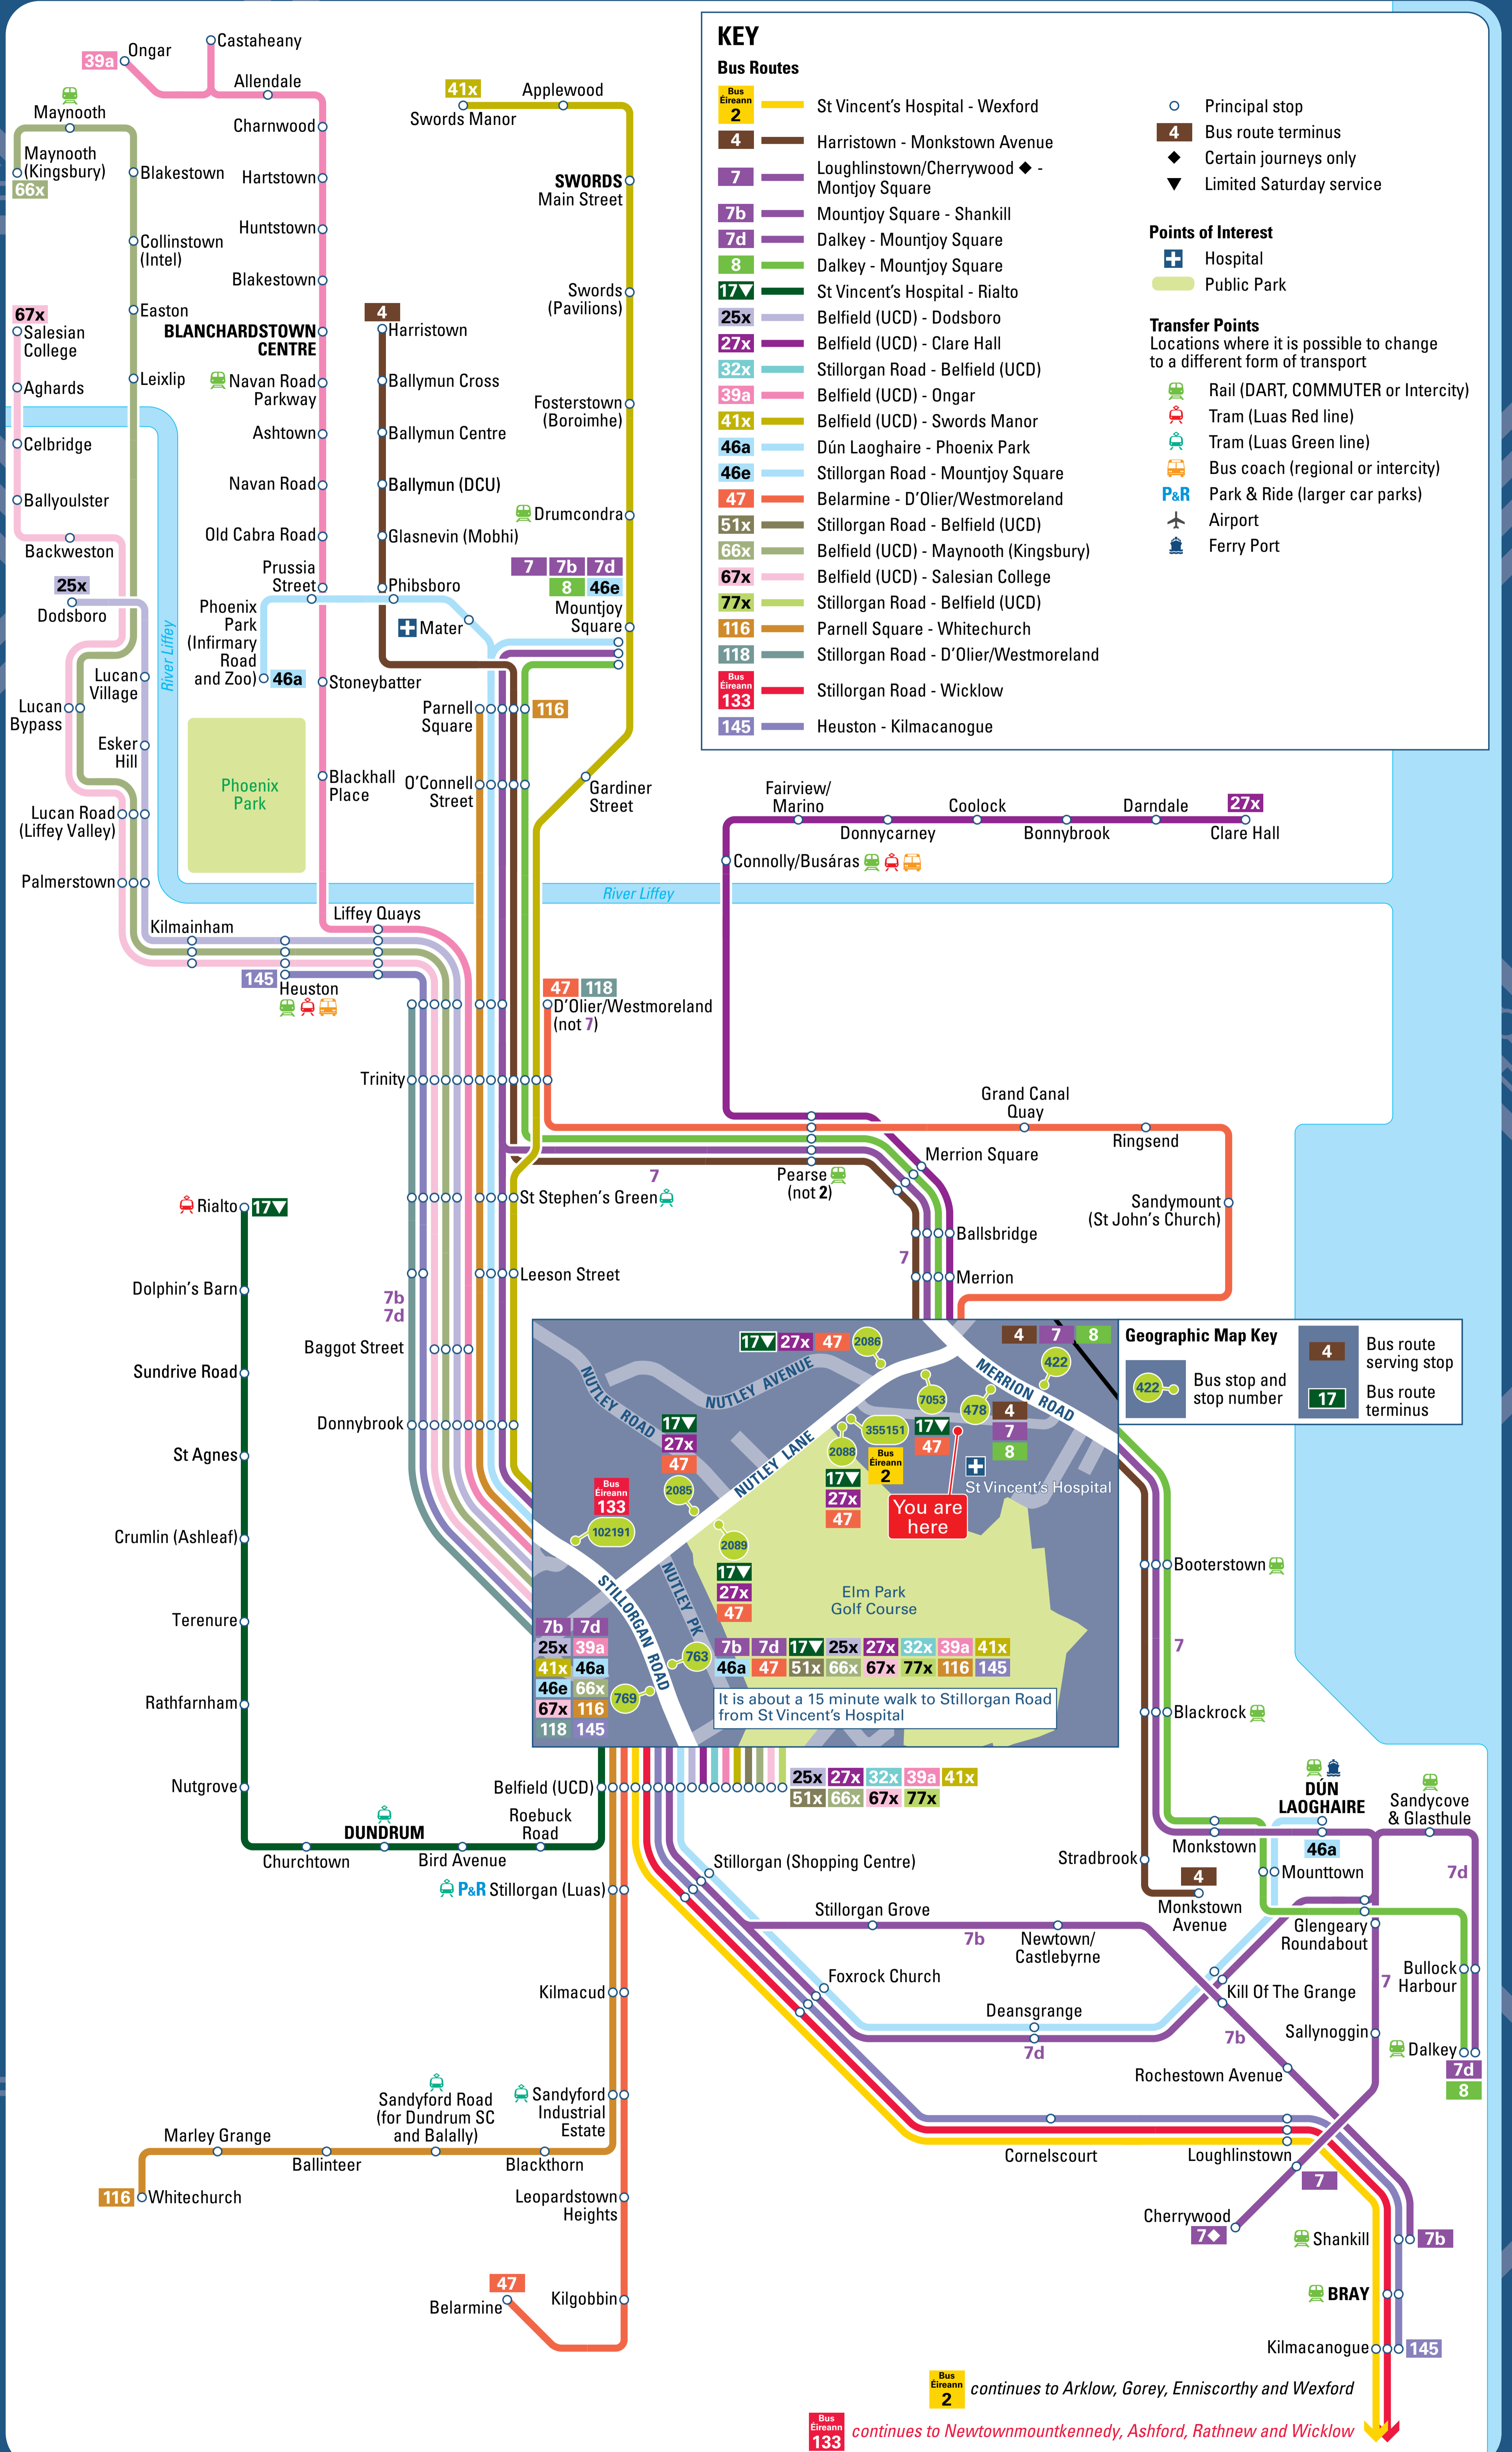

Buses from St Vincent's Hospital

smartertravel >>>
>>> workplaces

DOWNLOAD FREE TRANSPORT FOR IRELAND APPS

- JOURNEY PLANNER
- REAL TIME IRELAND
- CYCLE PLANNER
- TAXI DRIVER CHECK

Have you comments on this map?
email maps@transportforireland.ie

Information correct from February 2014 (Map D23-S-02/2014)

Information correct from January 2014 (Map D23-S-01/2014)