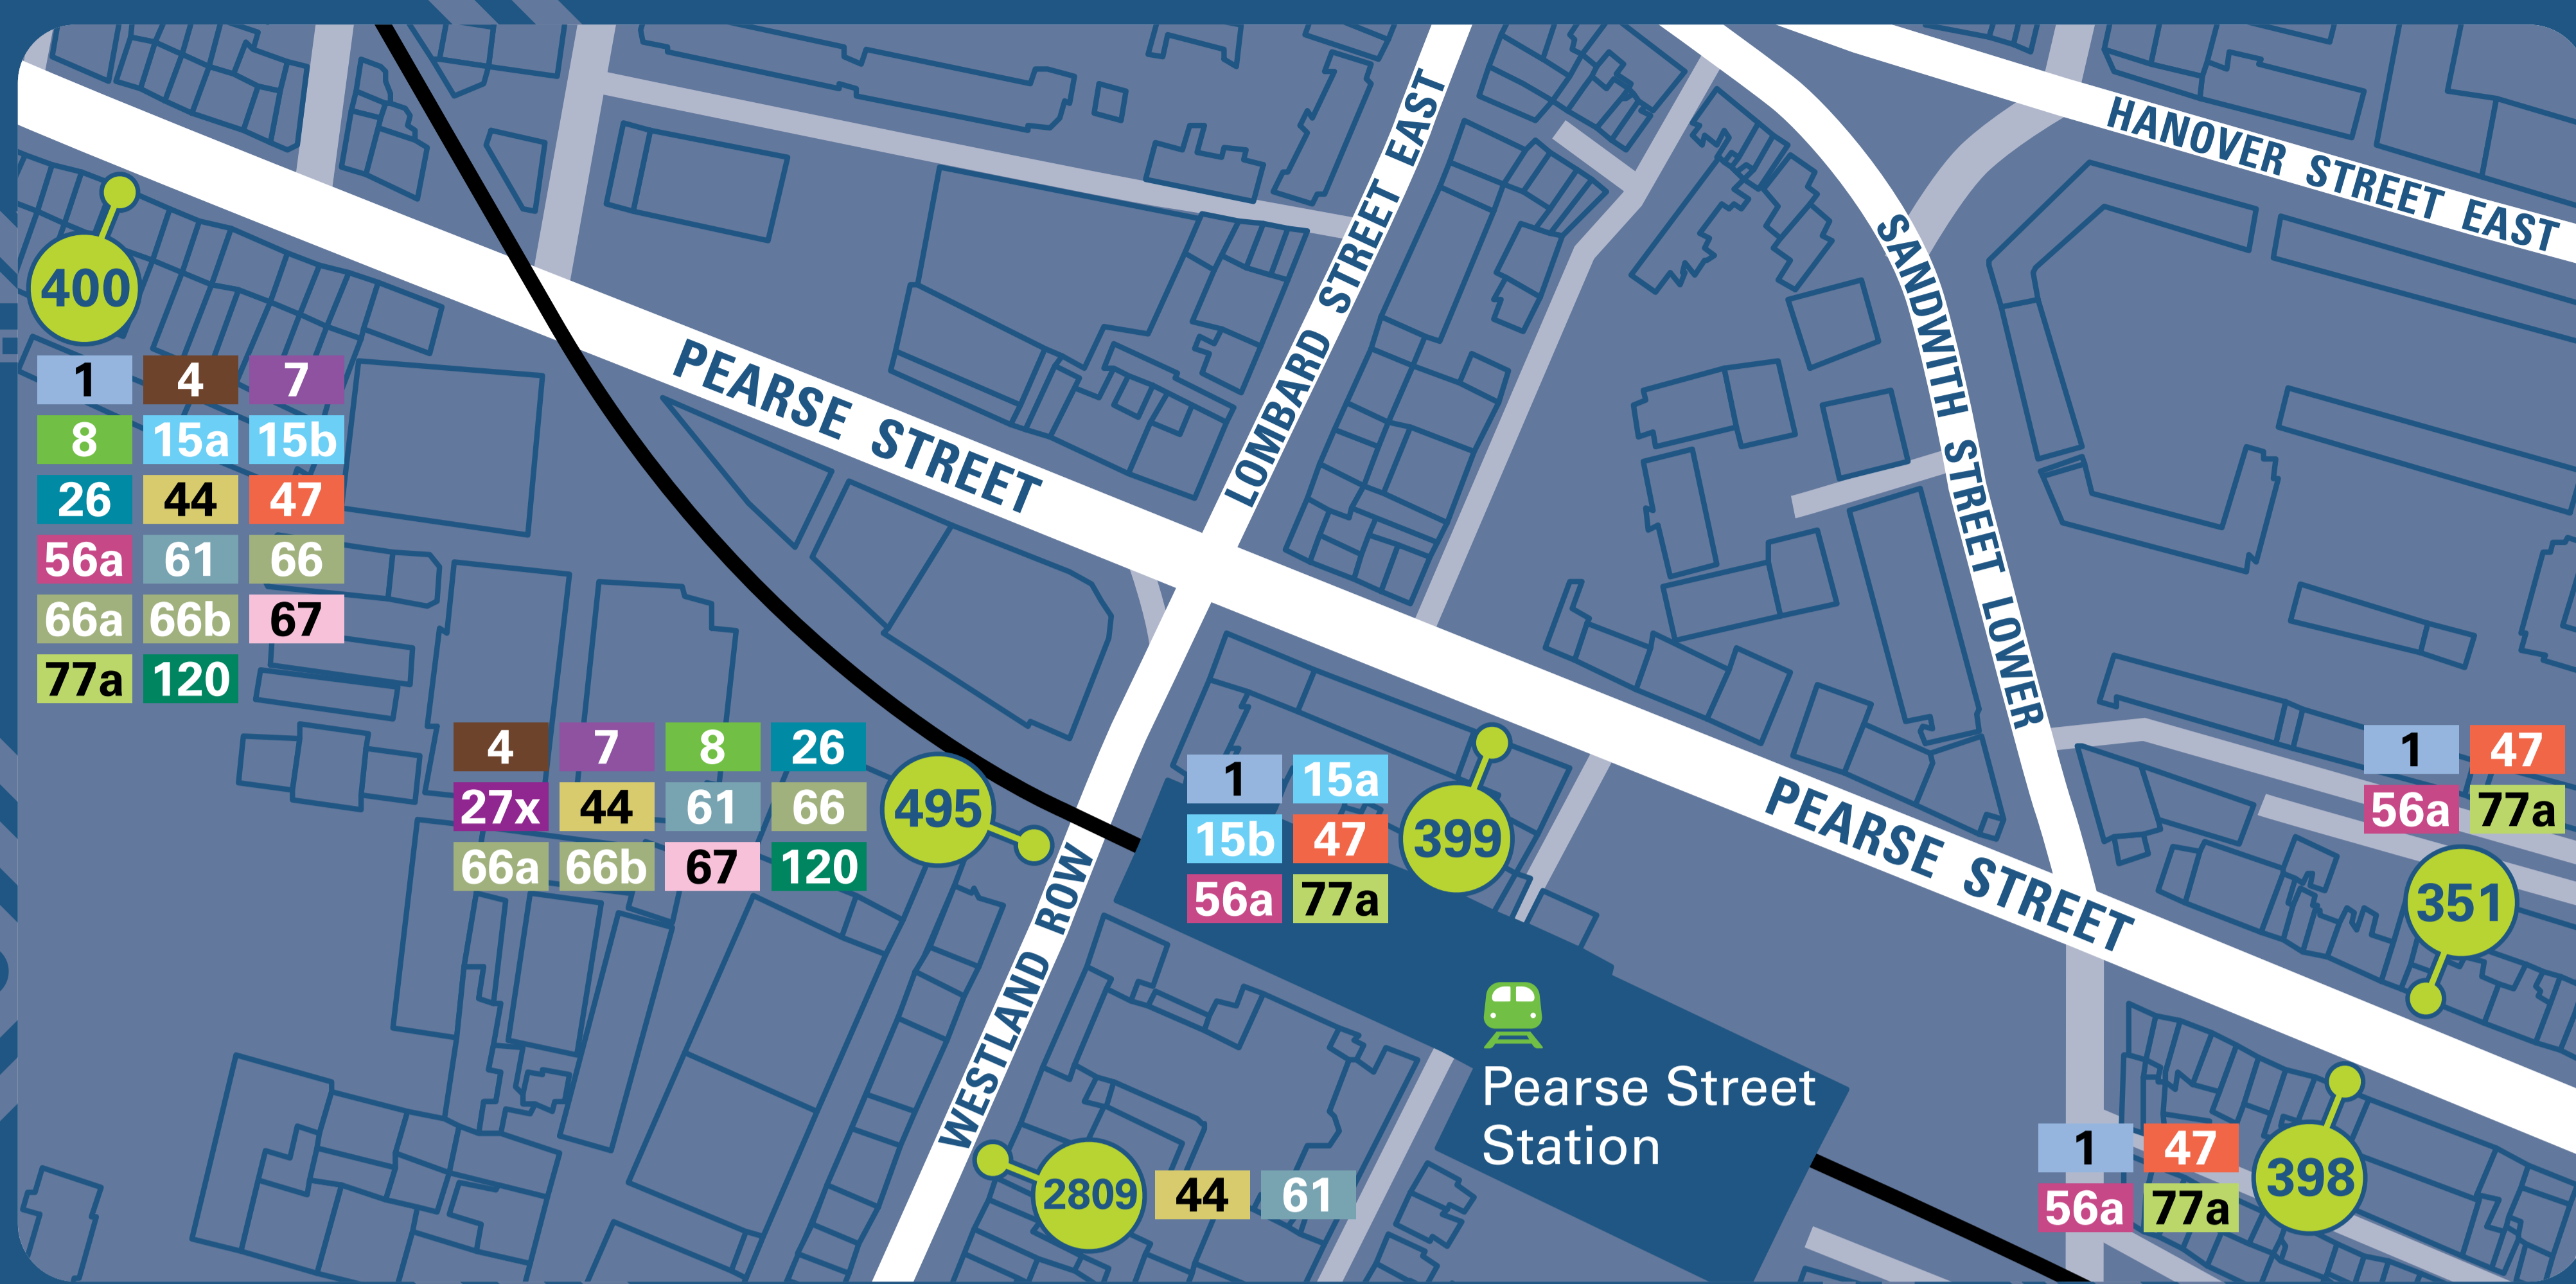

Buses from Pearse Street

Map Key

- Bus stop number
- Bus route number
- Rail (DART, COMMUTER or Intercity)

Destination Finder Key

- Rail (DART, COMMUTER or Intercity)
- Tram (Luas Green line)
- Tram (Luas Red line)
- Bus coach (regional or Intercity)
- Park & Ride
- Hospital

Destination Finder

Destination	Route	Stop No./Name
A		
Ashtown	120	400, 495
B		
Backweston	67	400, 495
Ballyboden	15b	399, 400
	61	2809
Ballymount	56a	398, 399, 400
Ballymount Industrial Estate	56a	398, 399, 400
Ballymun (DCU)	4	400, 495
Ballymun Centre	4	400, 495
Ballymun Cross	4	400, 495
Ballyulster	67	400, 495
Belarmine	47	351
Belfield (UCD)	47	351
Belgard Heights	56a	398, 399, 400
Blakestown	66	400, 495
Blessington Road	77a	398, 399, 400
Boden Park	15b	399, 400
Bonnybrook	27x	495
Busáras	27x	495
Butterfield	15b	399, 400
C		
Cabra (Fassaugh Avenue)	120	400, 495
Celbridge	67	400, 495
Chapelizod	26, 66, 66a, 66b, 67	400, 495
Christchurch	56a, 77a	398, 399, 400
Churchtown	61	2809
Citywest Campus	77a	398, 399, 400
Clare Hall	27x	495
Clonskeagh	61	2809
Collinstown (Intel)	66	400, 495
Connolly	27x	495
Cookstown	56a	398, 399, 400
Coolock	27x	495
Coombe Hospital	56a, 77a	398, 399, 400
Crumlin Hospital	56a, 77a	398, 399, 400
D		
D'Olier/Westmoreland	1	398, 399, 400
	15a, 15b	399, 400
	26, 44, 61, 66, 66a, 66b, 67	400, 495
	67	
Darndale	27x	495
Dolphin's Barn	56a, 77a	398, 399, 400
Donnycarney	27x	495
Drimnagh Castle	56a	398, 399, 400
Drumcondra	1	398, 399, 400
	44	400, 495
Dundrum	44, 61	2809
E		
Enniskerry	44	2809
Esker Hill	66, 66a, 66b, 67	400, 495
F		
Fairview/Marino	27x	495

Destination	Route	Stop No./Name
Fassaugh Road	120	400, 495
Fleet Street	47	398, 399, 400
Fortunestown	77a	398, 399, 400
G		
Glasnevin (Mobhi)	4	400, 495
Grand Canal Quay	1, 47, 56a, 77a	351
Greenhills	77a	398, 399, 400
H		
Harcourt	15a, 15b	399, 400
	44, 61	2809
Harristown	4	400, 495
Heuston	26, 66, 66a, 66b, 67	400, 495
I		
IFSC	27x	495
Islandbridge	26	400, 495
J		
Jobstown (South)	77a	398, 399, 400
K		
Kilgobbin	44	2809
	47	351
Killinarden	77a	398, 399, 400
Kilteirnan	44	2809
Kimmage	15a	399, 400
Kingswood	56a	398, 399, 400
Kingswood Heights	56a	398, 399, 400
L		
Larkhill	44	400, 495
Leixlip	66, 66a, 66b	400, 495
Leixlip (Captain's Hill)	66a	400, 495
Leixlip (Castletown-Hewlett Packard)	66b	400, 495
Leopardstown Heights	47	351
Limekiln Avenue	15a	399, 400
Longmile	56a	398, 399, 400
Louisa Bridge	66	400, 495
Lucan Road (Liffey Valley)	66, 66a, 66b, 67	400, 495
Lucan Village	66, 66a, 66b, 67	400, 495
M		
Malahide Road (Griffin Avenue)	27x	495
Mater	1	398, 399, 400
	44, 120	400, 495
Maynooth (Kingsbury)	66	400, 495
Maynooth	66, 67	400, 495
Merchant's Quay	26, 66, 66a, 66b, 67	400, 495
Milltown	44, 61	2809
Mountjoy Square	7, 8	400, 495
N		
North Strand	27x	495
Nutgrove	61	2809
O		
O'Connell Street	1	398, 399, 400
	4, 7, 8, 44, 120	400, 495