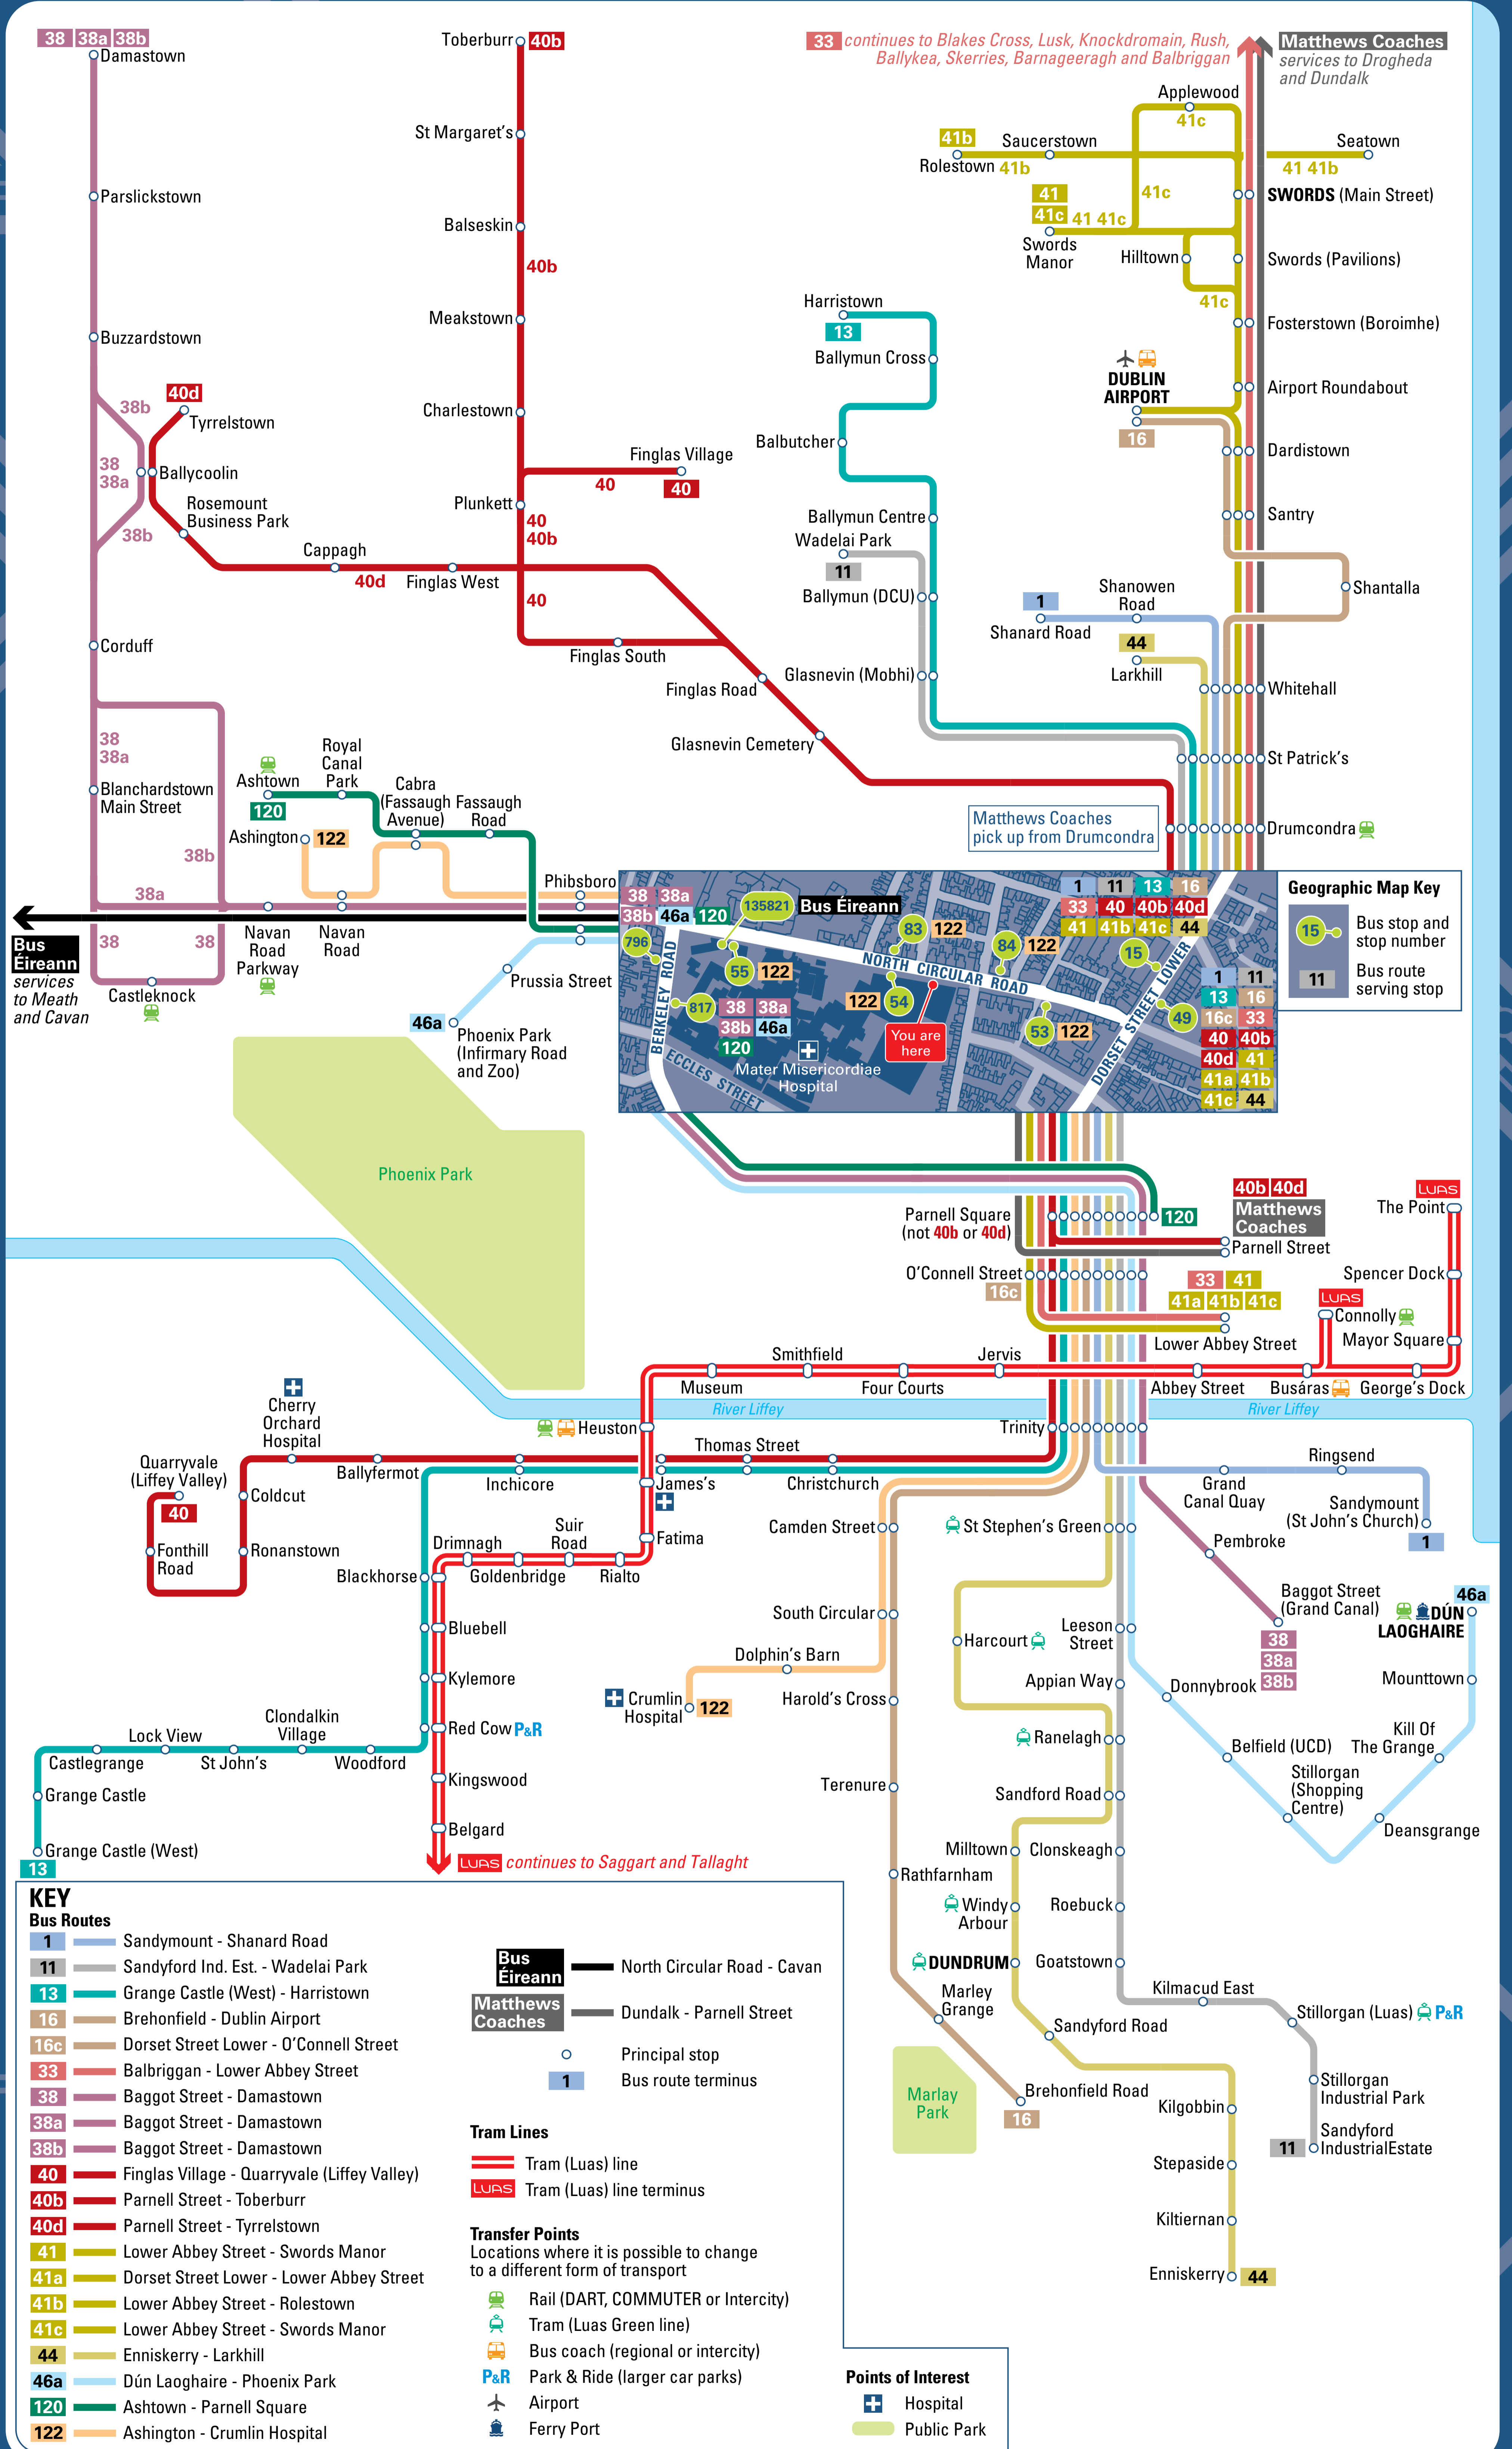

Buses from Mater (North Circular Road)

smarter travel >>>
>>> workplaces

Transport
for Ireland

DOWNLOAD FREE TRANSPORT FOR IRELAND APPS

- JOURNEY PLANNER
- REAL TIME IRELAND
- CYCLE PLANNER
- TAXI DRIVER CHECK

Have you comments on this map?
email maps@transportforireland.ie

Information correct from February 2014 (Map D20-S-02/2014)