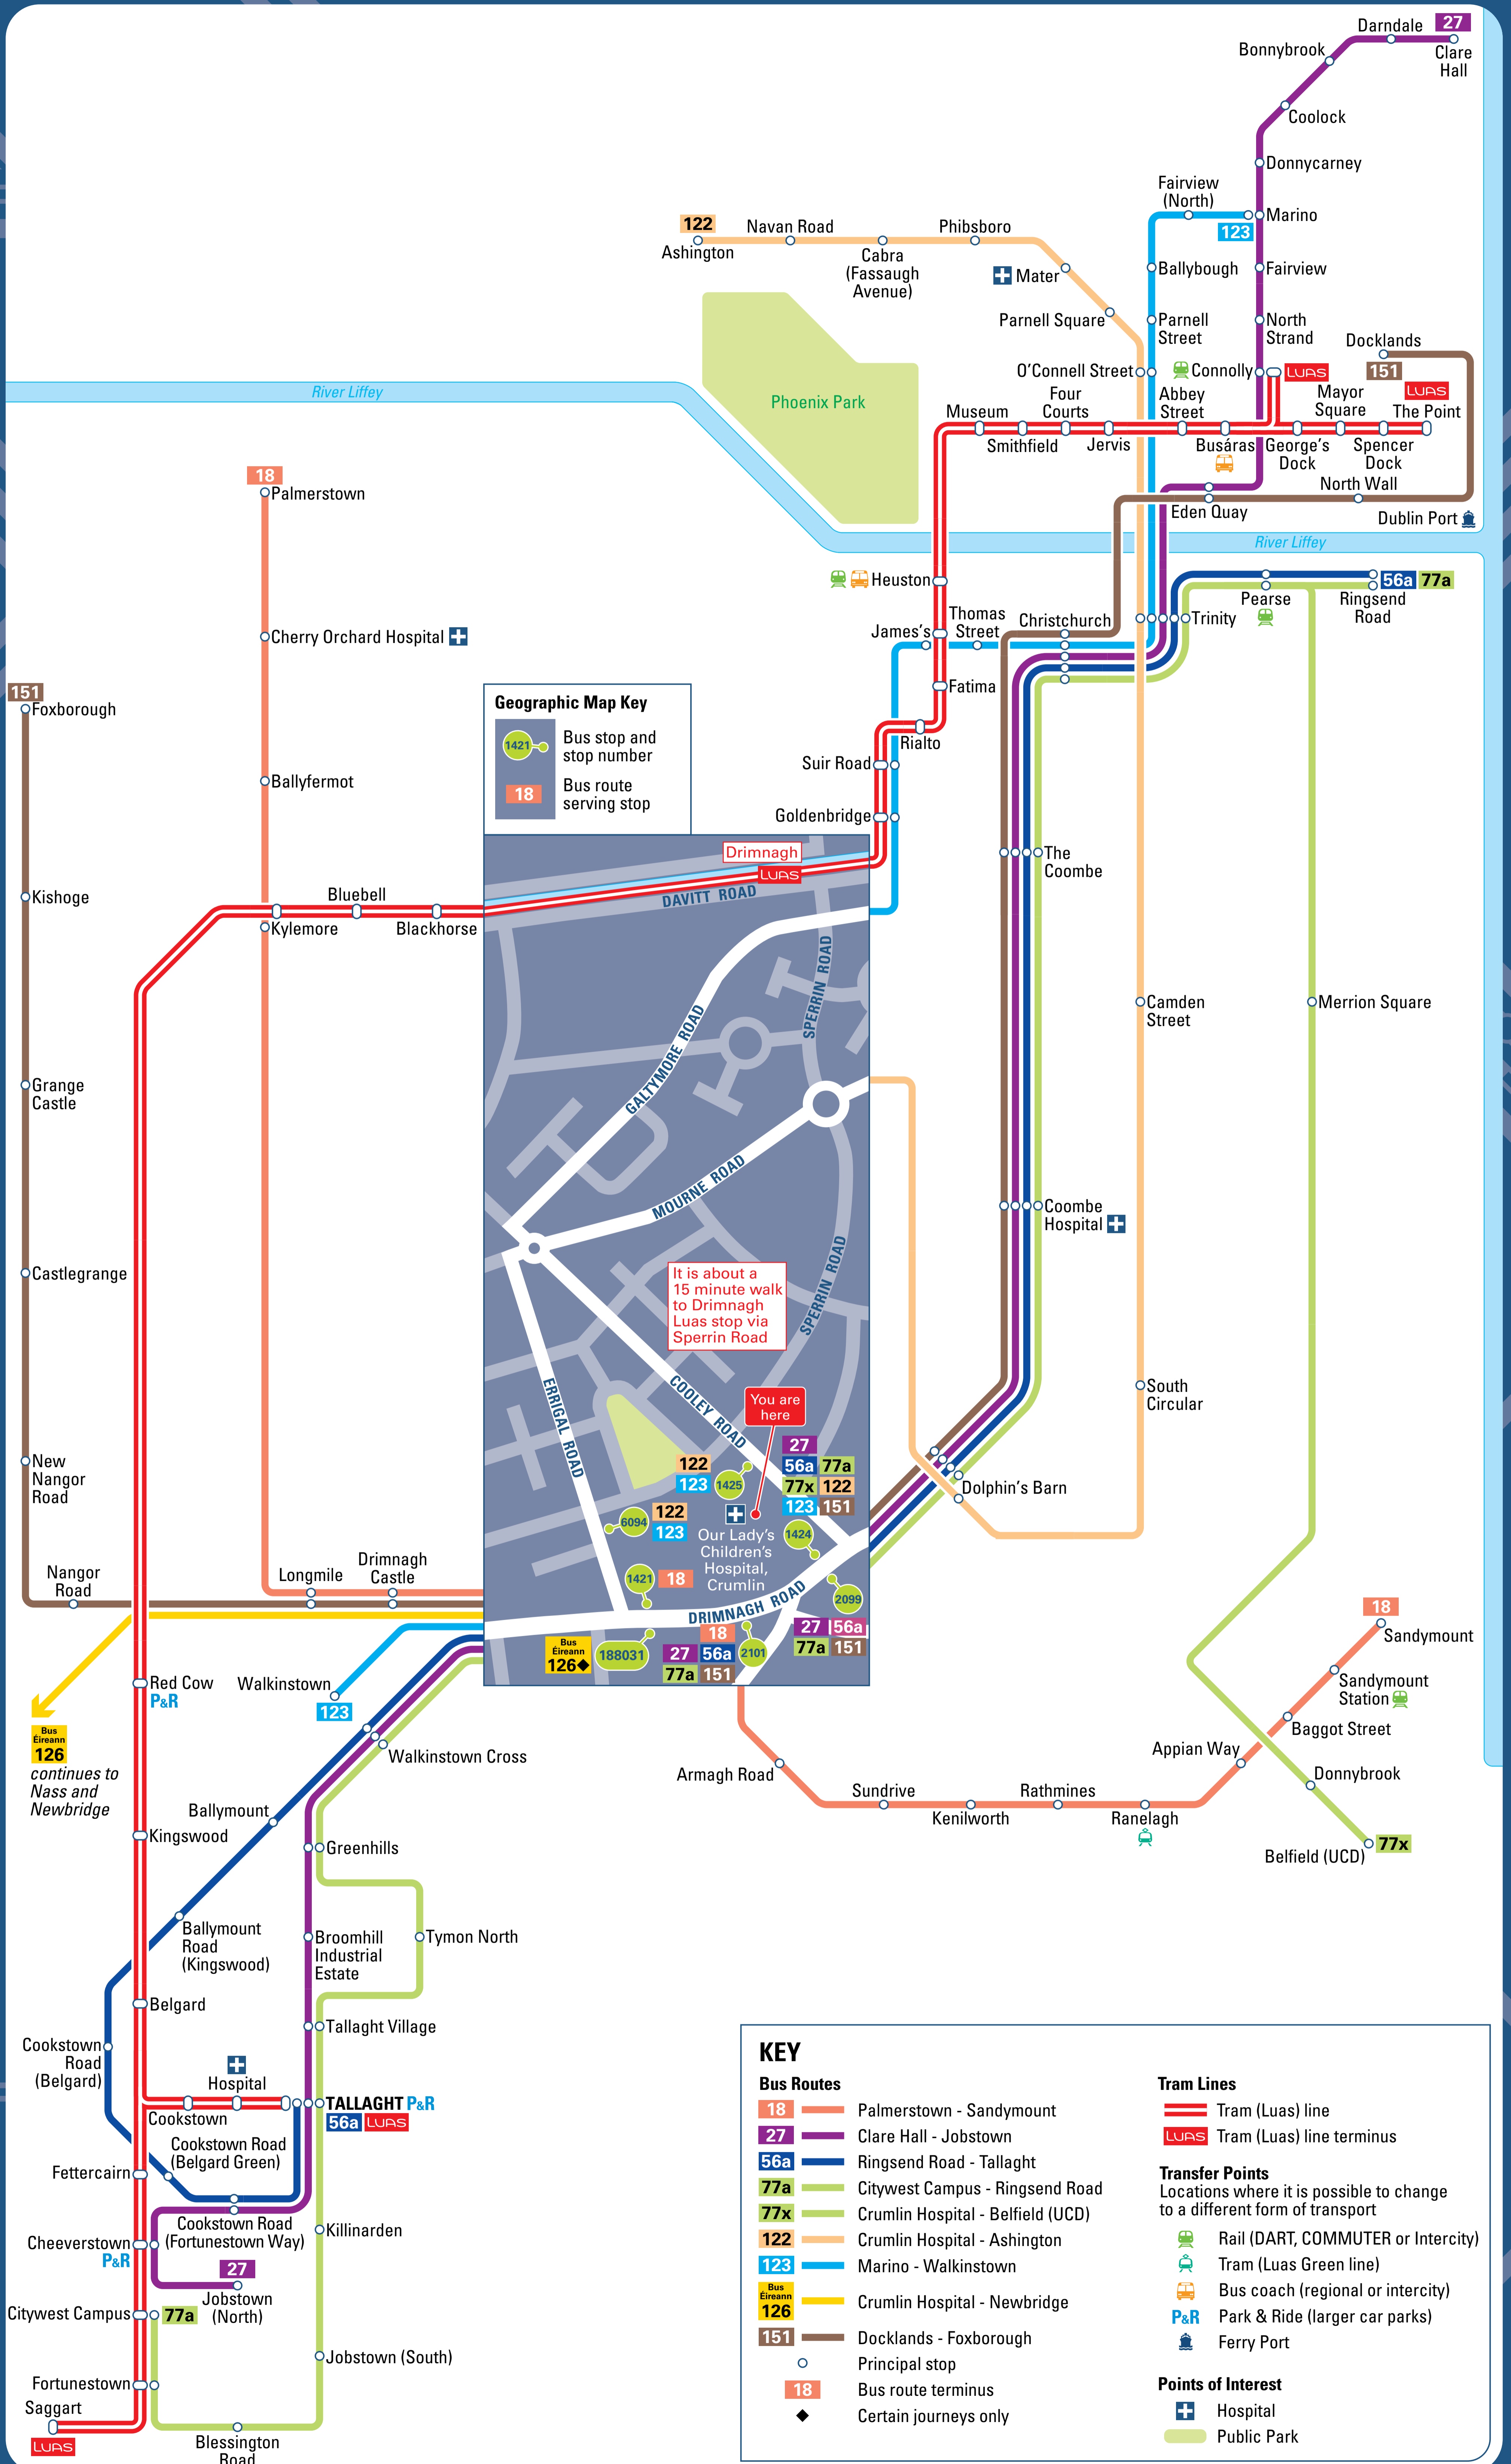

Buses and trams from **Crumlin Hospital**

smartertravel >>>
>>> workplaces

DOWNLOAD FREE TRANSPORT FOR IRELAND APPS

- JOURNEY PLANNER
- REAL TIME IRELAND
- CYCLE PLANNER
- TAXI DRIVER CHECK

Have you comments on this map?
email maps@transportforireland.ie

Information correct from February 2014 (Map D25-S-02/2014)