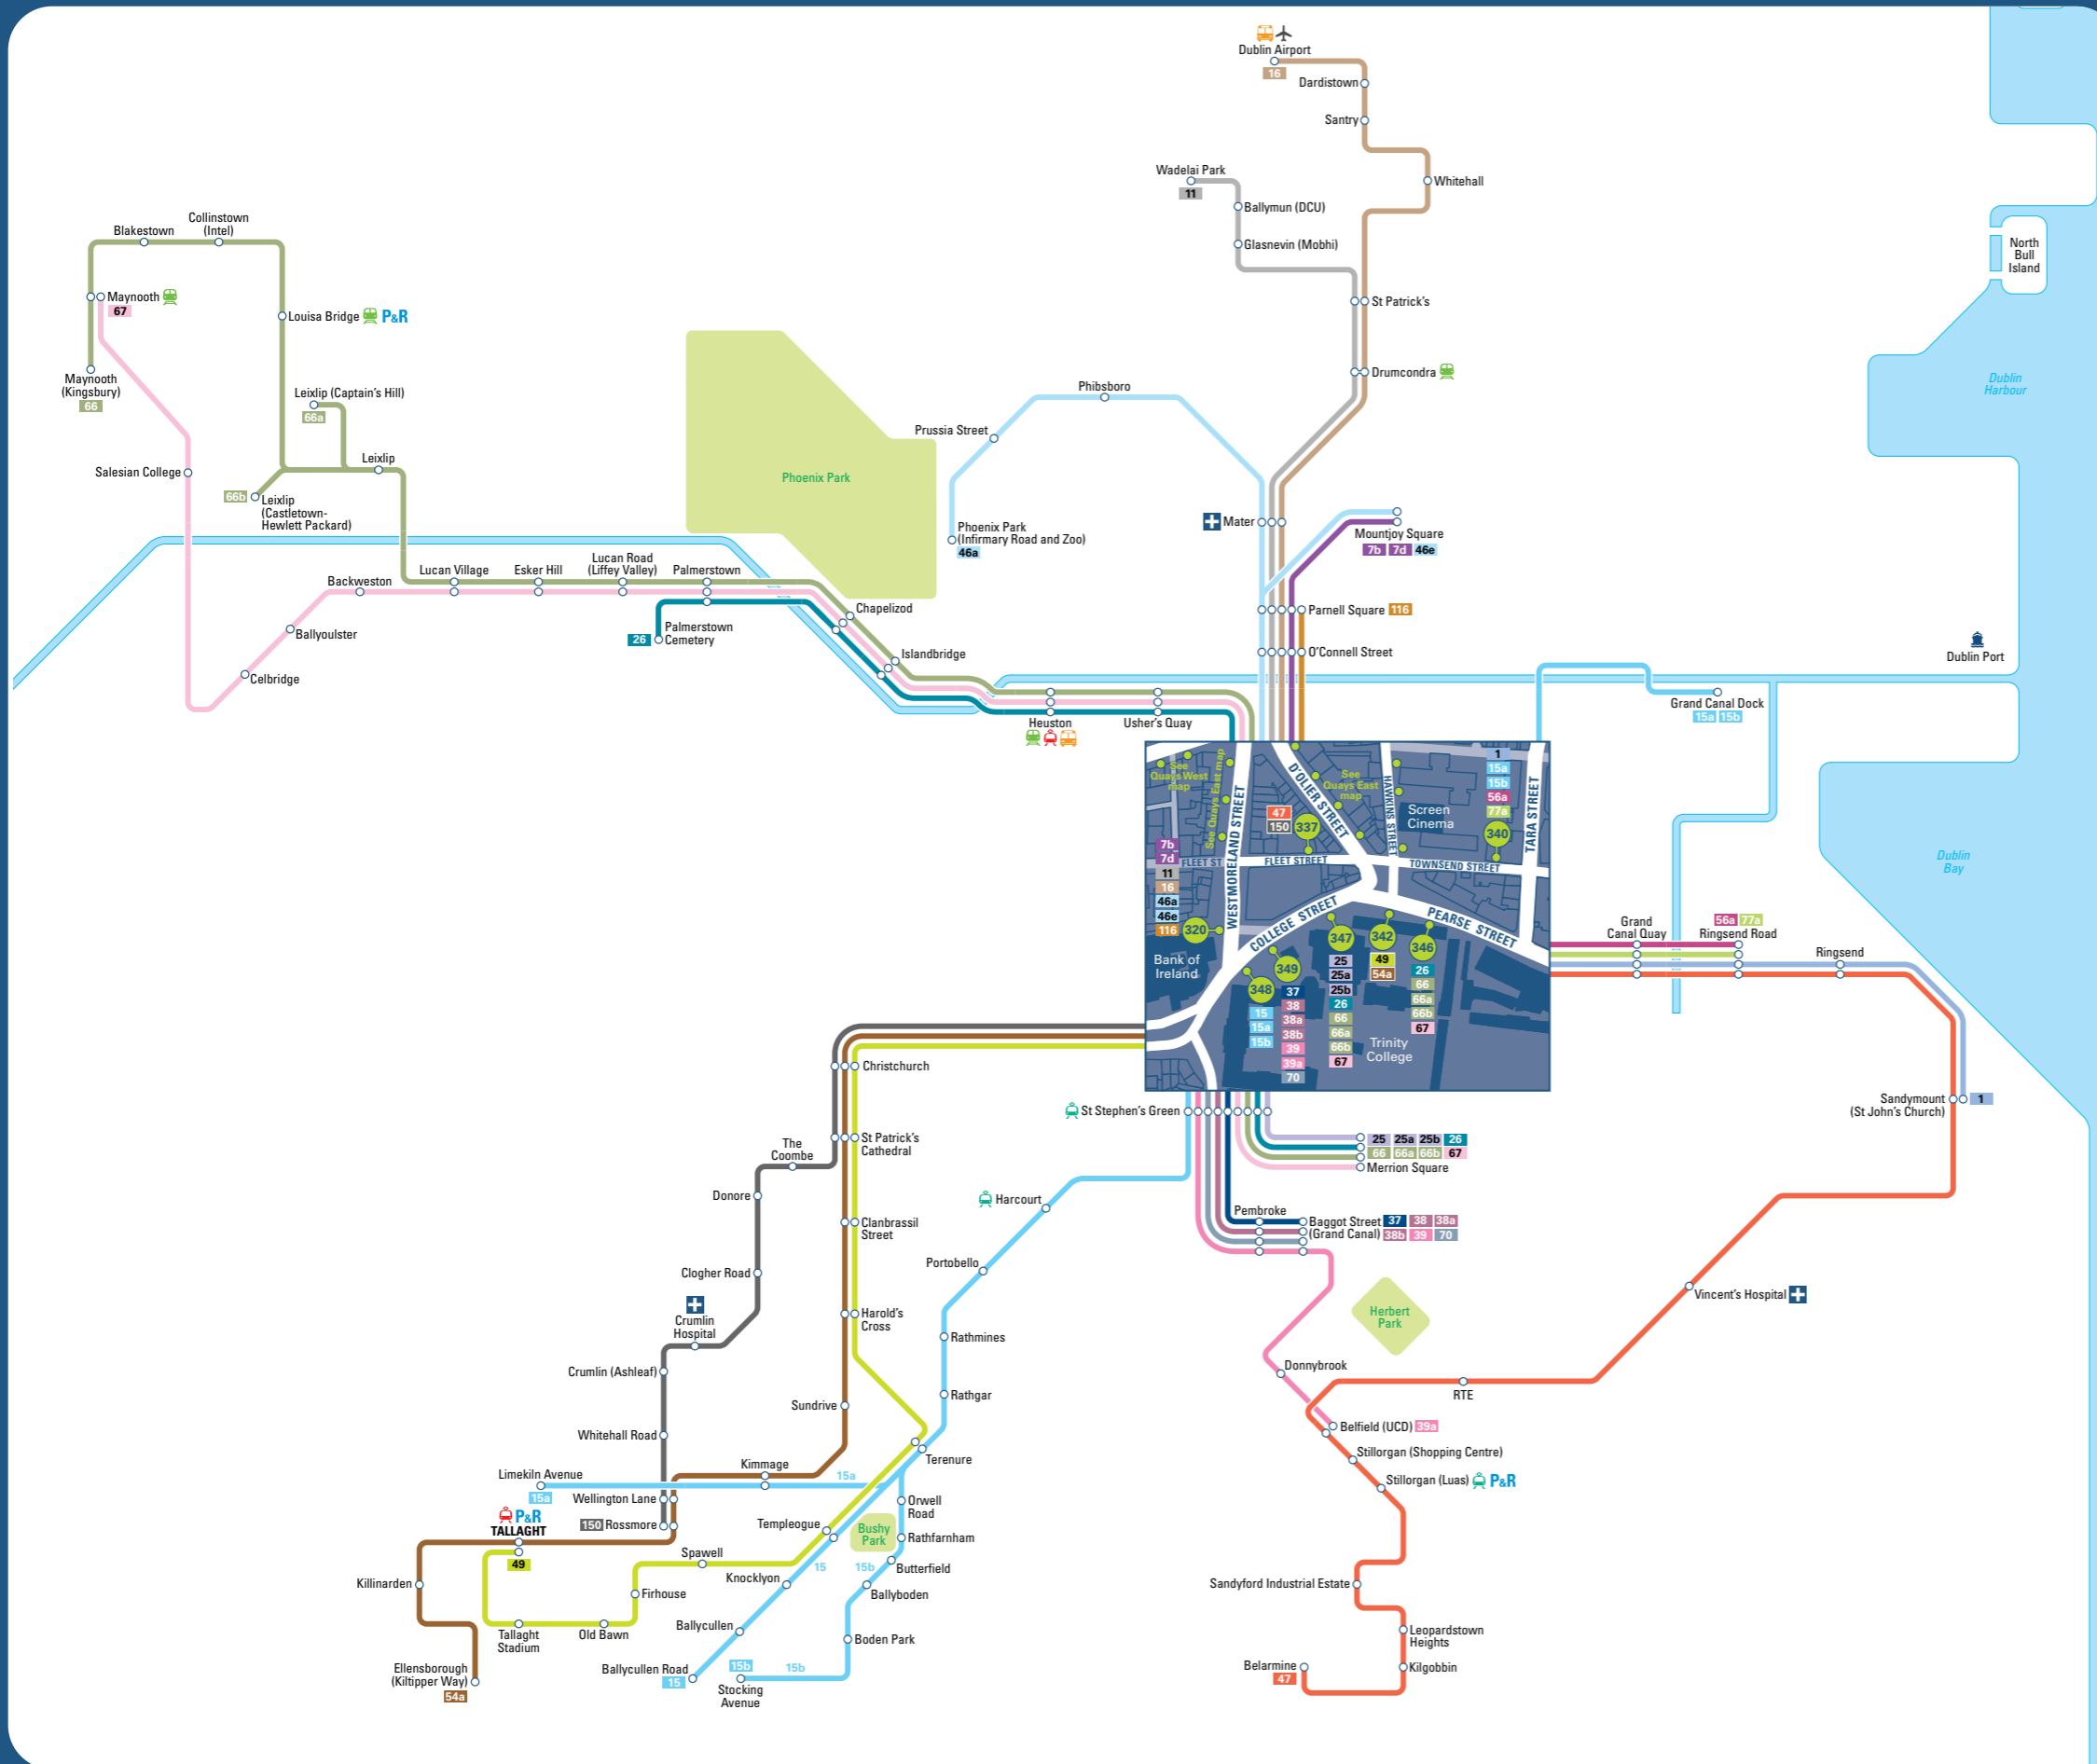

Buses from Trinity College

KEY

- Bus route
- Principal stop
- Bus route terminus

Transfer Points

Locations where it is possible to change to a different form of transport

- Rail (DART, COMMUTER or Intercity)
- Tram (Luas Green line)
- Tram (Luas Red line)
- Bus coach (regional or intercity)
- Park & Ride (larger car parks)
- Airport
- Ferry Port

Destination	Route	Stop No.
Esker Hill	66, 66a, 66b, 67	346
F		
Firhouse	49	342
G		
Glasnevin (Mobhi)	11	320
Grand Canal Dock	15a, 15b	340
Grand Canal Quay	1, 56a, 77a 47	340 337
H		
Harcourt	15, 15a, 15b	348
Harold's Cross	49, 54a	342
Heuston	26, 66, 66a, 66b, 67	346
I		
Islandbridge	26, 66, 66a, 66b, 67	346
K		
Kilgobbin	47	337
Killinarden	54a	342
Kimmage	15a 54a	348 342
Knocklyon	15	348
L		
Leixlip	66, 66a, 66b	346
Leixlip (Captain's Hill)	66a	346
Leixlip (Castletown - Hewlett Packard)	66b	346
Leopardstown Heights	47	337
Limekiln Avenue	15a	348
Louisa Bridge	66	346
Lucan Village	66, 66a, 66b, 67	346
Lucan Road (Liffey Valley)	66, 66a, 66b, 67	346
M		
Mater	11, 16, 46a	320
Maynooth	66, 67	346
Maynooth (Kingsbury)	66	346

Destination	Route	Stop No.
St Stephen's Green	15, 15a, 15b 25, 25a, 25b, 26, 66, 66a, 66b, 67	348 349
Sandyford Industrial Estate	47	337
Sandymount (St John's Church)	1 47	340 337
Salesian College	67	346
Santry	16	320
Spawell	49	342
Stillorgan (Luas)	47	337
Stillorgan (Shopping Centre)	47	337
Stocking Avenue	15b	348
Sundrive	54a	342
T		
Tallaght	49, 54a	342
Tallaght Stadium	49	342
Templeogue	15 49	348 342
Terenure	15, 15a, 15b 49	348 342
The Coombe	150	337
U		
Usher's Quay	26, 66, 66a, 66b, 67	346
V		
Vincent's Hospital	47	337
W		
Wadelai Park	11	320
Wellington Lane	54a 150	342 337
Whitehall	16	320
Whitehall Road	150	337