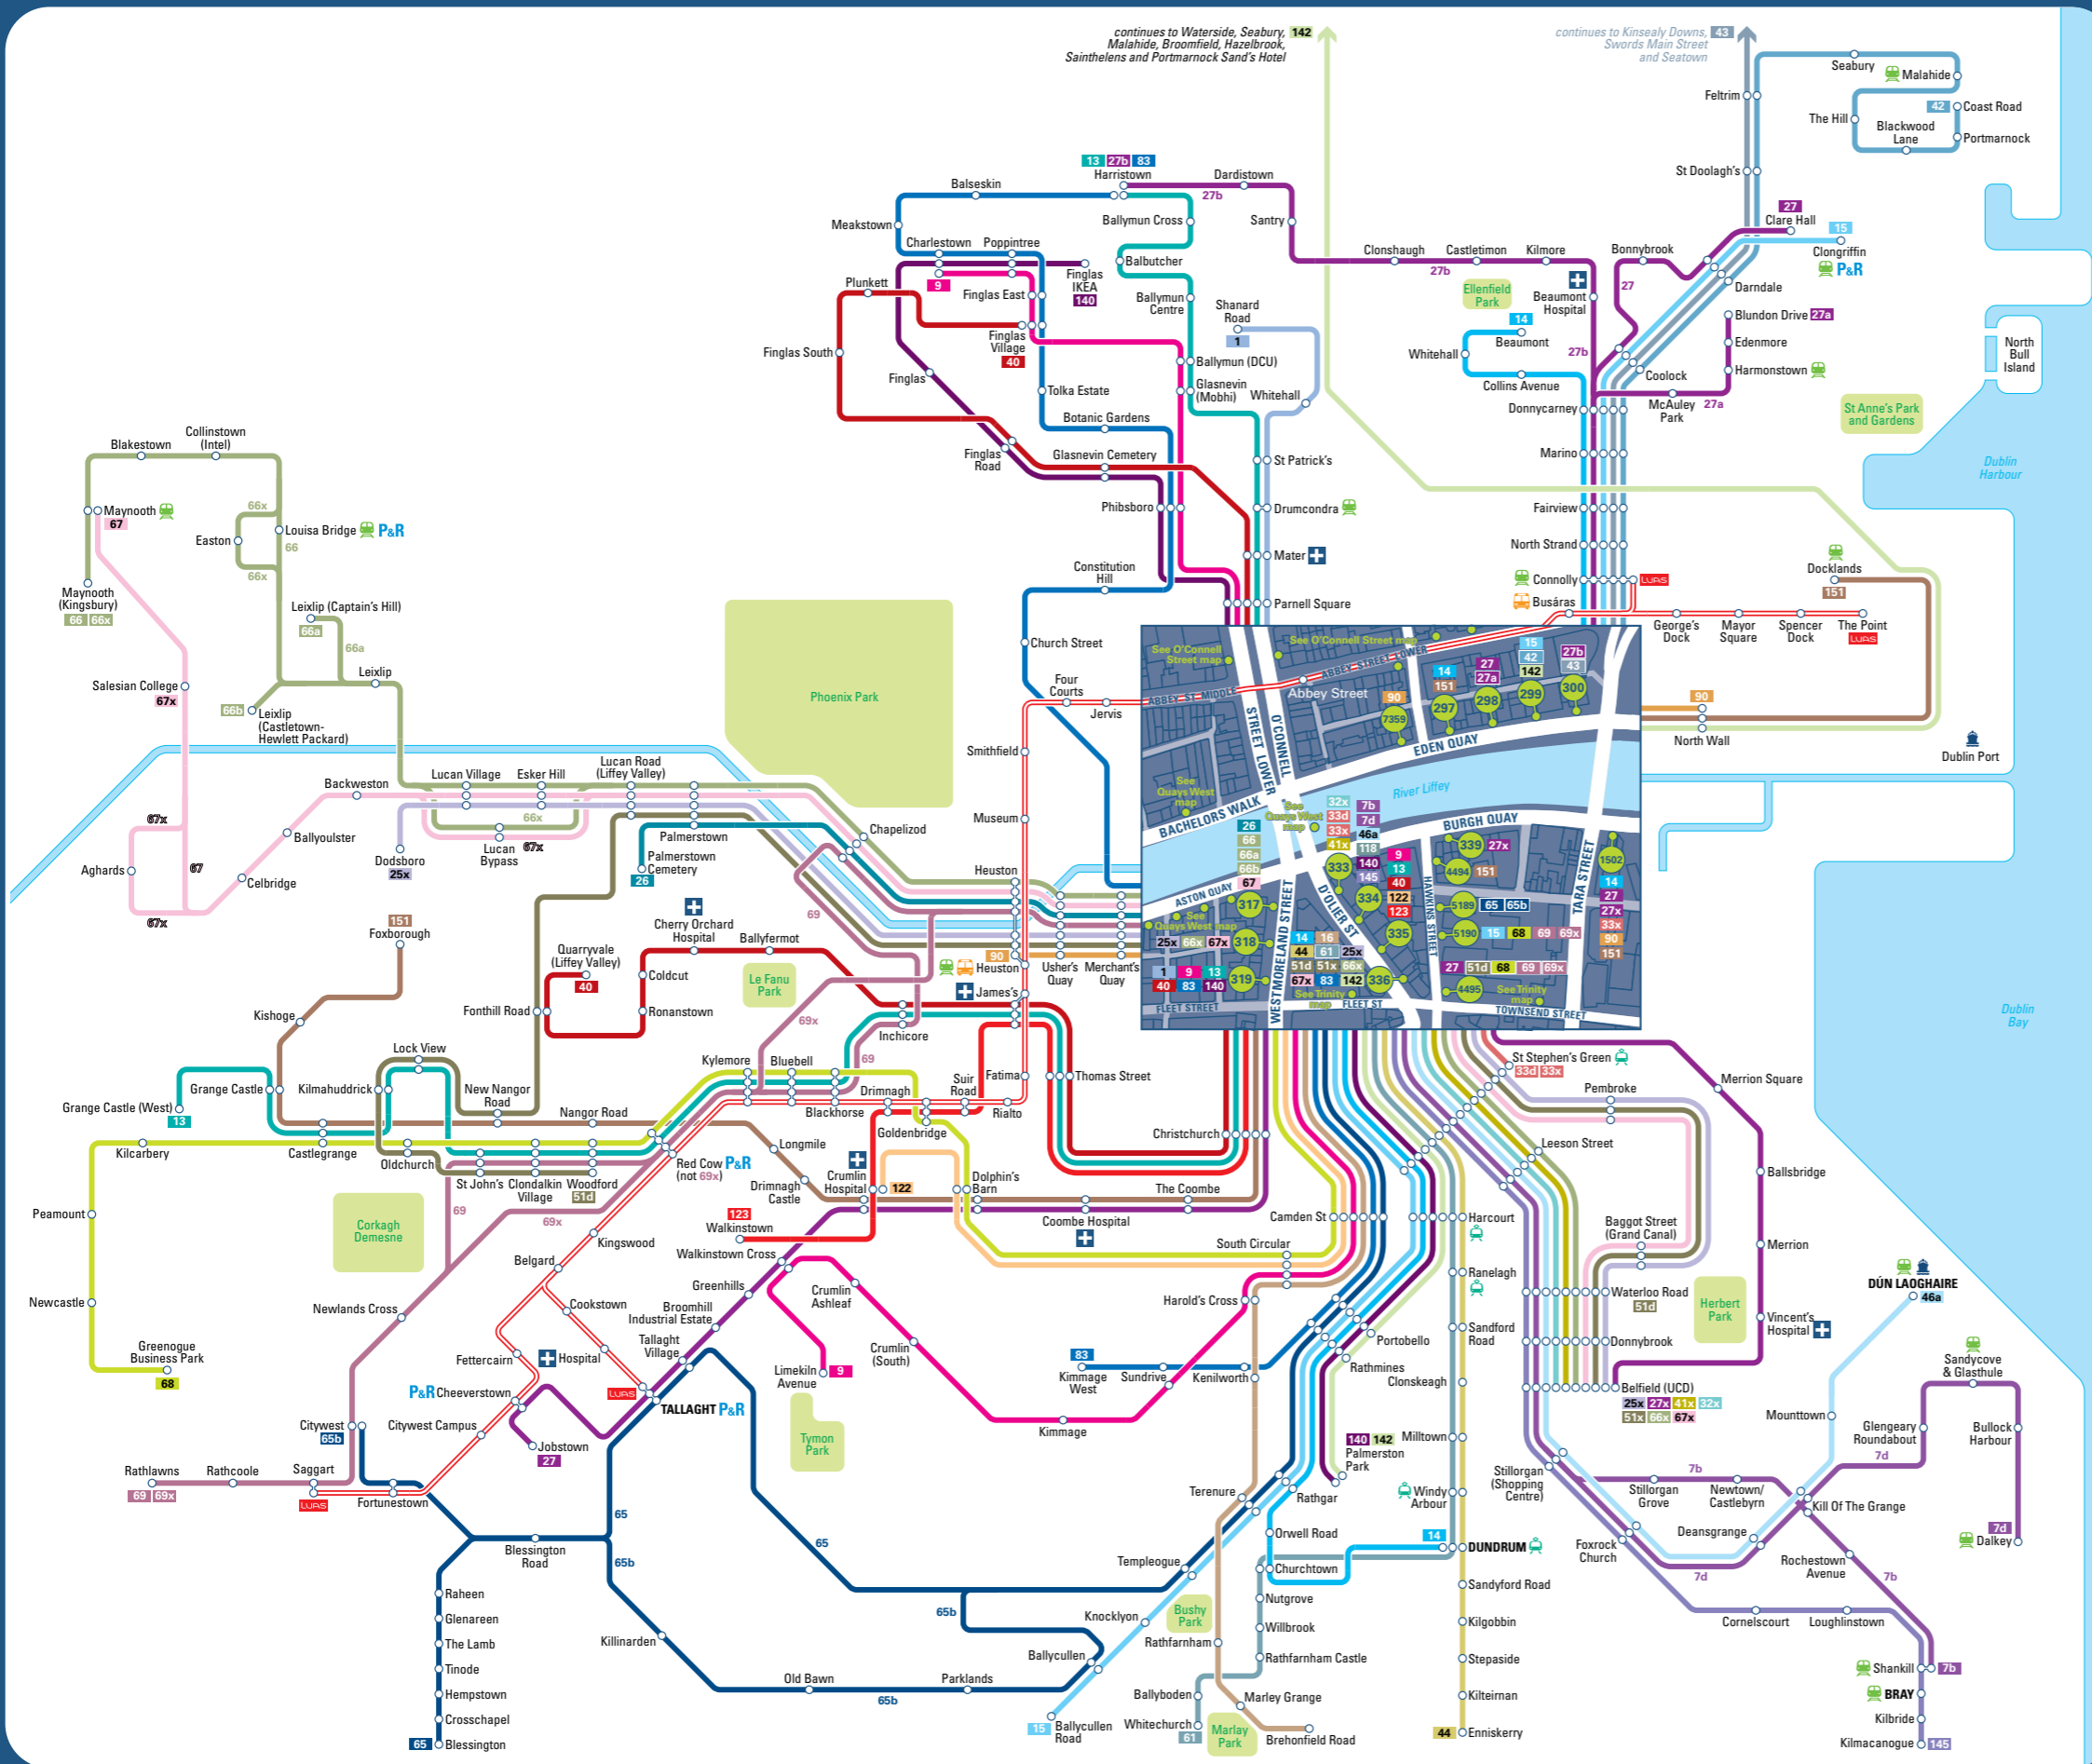

Buses and trams from **The Quays East**

KEY

- Bus route
- Tram (Luas) line
- Principal stop
- Bus route terminus
- Tram (Luas) line terminus

Transfer Points
Locations where it is possible to change to a different form of transport

- Rail (DART, COMMUTER or Intercity)
- Tram (Luas Green line)
- Bus coach (regional or intercity)
- Park & Ride (larger car parks)
- Ferry Port

Points of Interest

- Hospital
- Public Park

Geographic map inset only

Destination	Route	Stop No./Name
R		
Ranelagh	44, 61	336
Rathgar	14	336, 1502
	15	5190
	65, 65b	5189
Rathlawns	69, 69x	4495
Rathmines	14	336, 1502
	15	5190
	65, 65b	5189
	83, 142	336
	140	334
Red Cow P&R	13	335
	68, 69	4495
	Luas	Abbey Street
S		
Saggart	69, 69x	4495
	Luas	Abbey Street
St Doolagh's	42	299
	43	300
St John's	13	335
	51d, 69	4495
St Patrick's	1, 13	319
St Stephen's Green	7b, 7d, 46a, 140, 145	334
	14	336, 1502
	15	5190
	25x, 44, 51x, 61, 66x, 67x, 142	336
	32x, 33d, 41x	333
	33x	333, 1502
Salesian College	67	317
	67x	318
Sandycove & Glasthule	7d	334
Seabury	42, 142	299
Seatown	43	300
Shanard Road	1	319
Shankill	7b, 145	334
Stillorgan (Shopping Centre)	7b, 7d, 46a, 145	334
Suir Road	123	335
	Luas	Abbey Street
Sundrive	9	335
	83	336
T		
Tallaght P&R	27	1502, 4495
	65	5189
	Luas	Abbey Street
Tallaght Village	27	1502, 4495
	65	5189
Templeogue	15	5190
	65, 65b	5189
Terenure	15	5190
	16	336
	65, 65b	5189
The Coombe	27	1502, 4495
	151	1502, 4494
The Point	Luas	Abbey Street
V		
Vincent's Hospital	27x	339, 1502
W		
Walkinstown	123	335
Walkinstown Cross	9	335
	27	1502, 4495
Whitechurch	61	336
Windy Arbour	44, 61	336
Woodford	13	335
	51d, 68, 69	4495