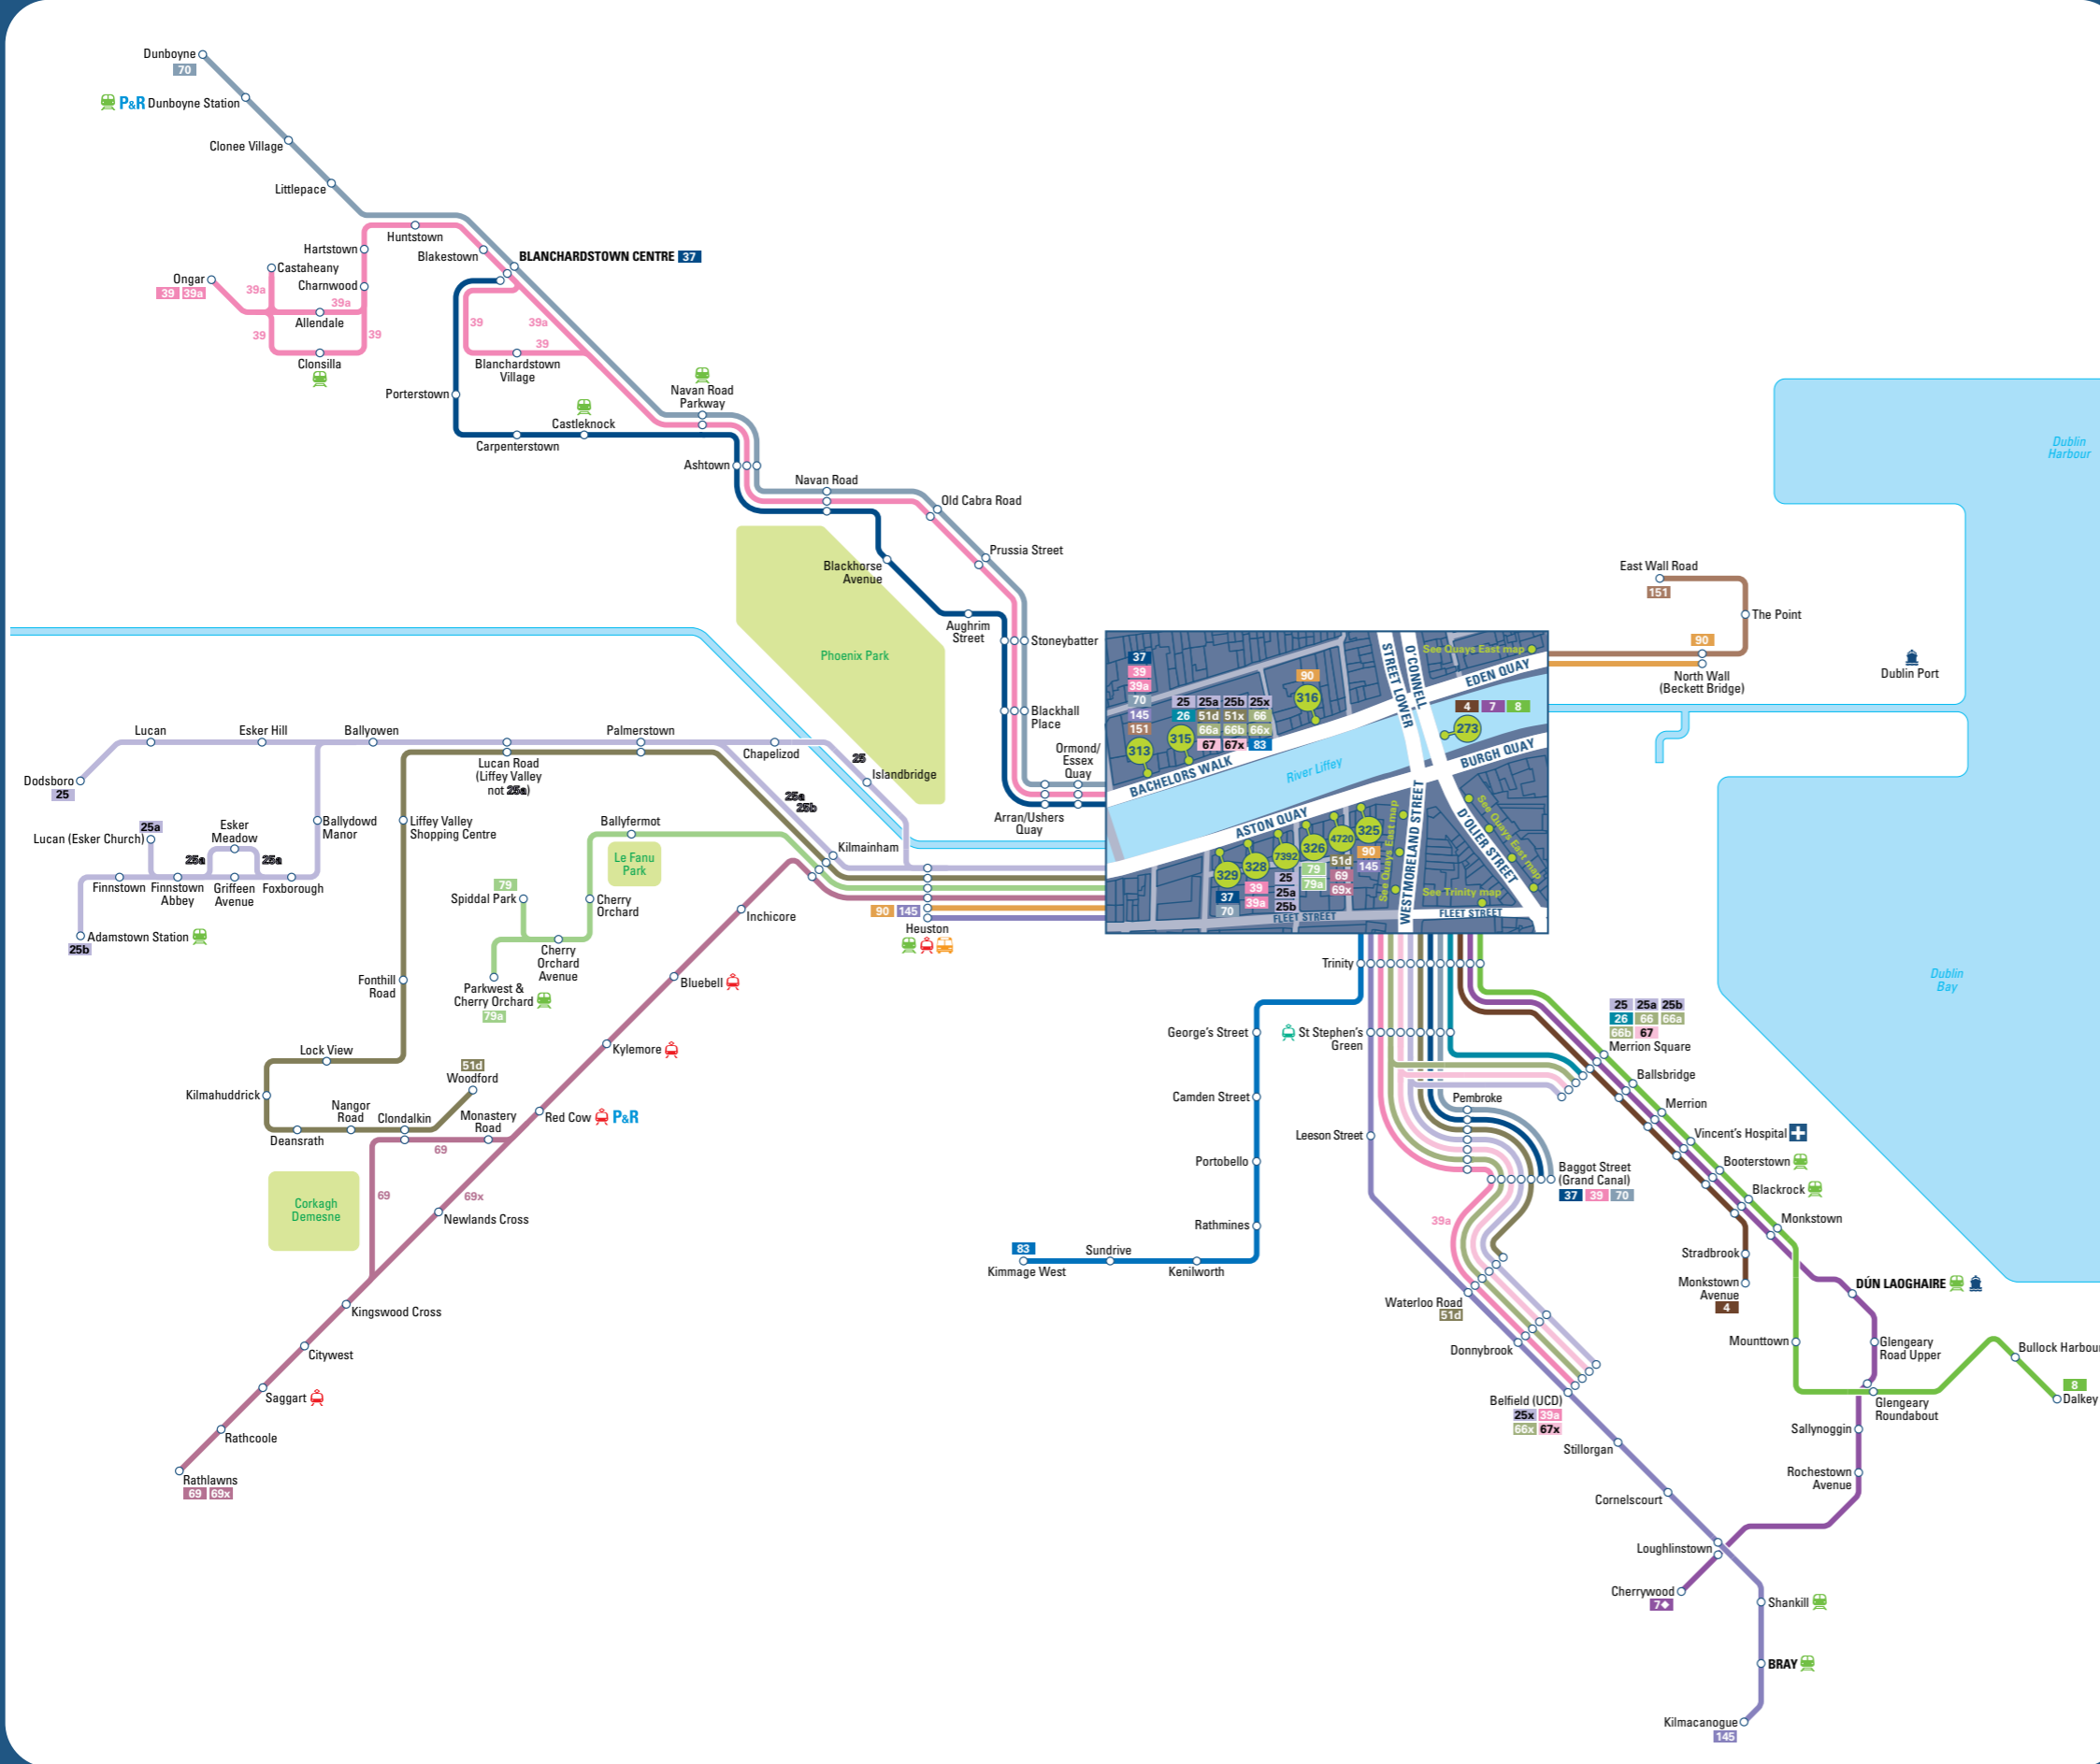

Buses from **The Quays West**

KEY

- Bus route
- Principal stop
- Bus route terminus
- Certain journeys only

Transfer Points

Locations where it is possible to change to a different form of transport

- Rail (DART, COMMUTER or Intercity)
- Tram (Luas Green line)
- Tram (Luas Red line)
- Bus coach (regional or intercity)
- Park & Ride (larger car parks)
- Ferry Port

Destination	Route	Stop No.
Cornelscourt	145	313
D		
Dalkey	8	273
Deansrath	51d	4720
Dodsboro	25	7392
Donnybrook	25x, 66x, 67x	315
	39a, 145	313
Dunboyne	70	329
Dunboyne Station P&R	70	329
Dún Laoghaire	7	273
E		
East Wall Road	151	313
Esker Hill	25	7392
Esker Meadow	25a	7392
F		
Finnstown	25b	7392
Finnstown Abbey	25a, 25b	7392
Fonthill Road	51d	4720
Foxborough	25a, 25b	7392
G		
George's Street	83	315
Glengear Road Upper	7	273
Glengear Roundabout	7, 8	273
Griffeen Avenue	25b	7392
H		
Hartstown	39, 39a	328
Heuston	25, 25a, 25b	7392
	51d, 69, 69x	4720
	79, 79a	326
	90, 145	325
Huntstown	39, 39a	328
I		
Inchicore	69, 69x	4720
Islandbridge	25	7392
K		
Kenilworth	83	315
Kilmacanogue	145	313
Kilmahuddrick	51d	4720
Kilmainham	25a, 25b	7392
	51d, 69, 69x	4720
	79, 79a	326

Destination	Route	Stop No.
Parkwest & Cherry Orchard	79a	326
Pembroke	25x, 51d, 66x, 67x	315
	37, 39, 39a, 70	313
Porterstown	37	329
Portobello	83	315
Prussia Street	39, 39a	328
	70	329
R		
Rathmines	83	315
Rathcoole	69, 69x	4720
Rathlawns	69, 69x	4720
Red Cow P&R	69, 69x	4720
Rochestown Avenue	7	273
S		
Sallynoggin	7	273
Saggart	69, 69x	4720
St Stephen's Green	37, 39, 39a, 70	313
	25, 25a, 25b, 25x, 26,	315
	51d, 66, 66a, 66b, 66x,	
	67, 67x, 145	
Shankill	145	313
Spiddal Park	79	326
Stillorgan	145	313
	37, 70	329
Stoneybatter	39, 39a	328
	4	273
Stradbroom	4	273
Sundrive	83	315
T		
The Point	151	313
Trinity	4, 7, 8	273
	37, 39, 39a, 70, 145	313
	25, 25a, 25b, 25x, 26,	315
	51d, 66, 66a, 66b, 66x,	
	67, 67x, 83,	
V		
Vincent's Hospital	4, 7, 8	273
W		
Waterloo Road	25x, 51d, 66x, 67x	315
	39a, 145	313
Woodford	51d	4720