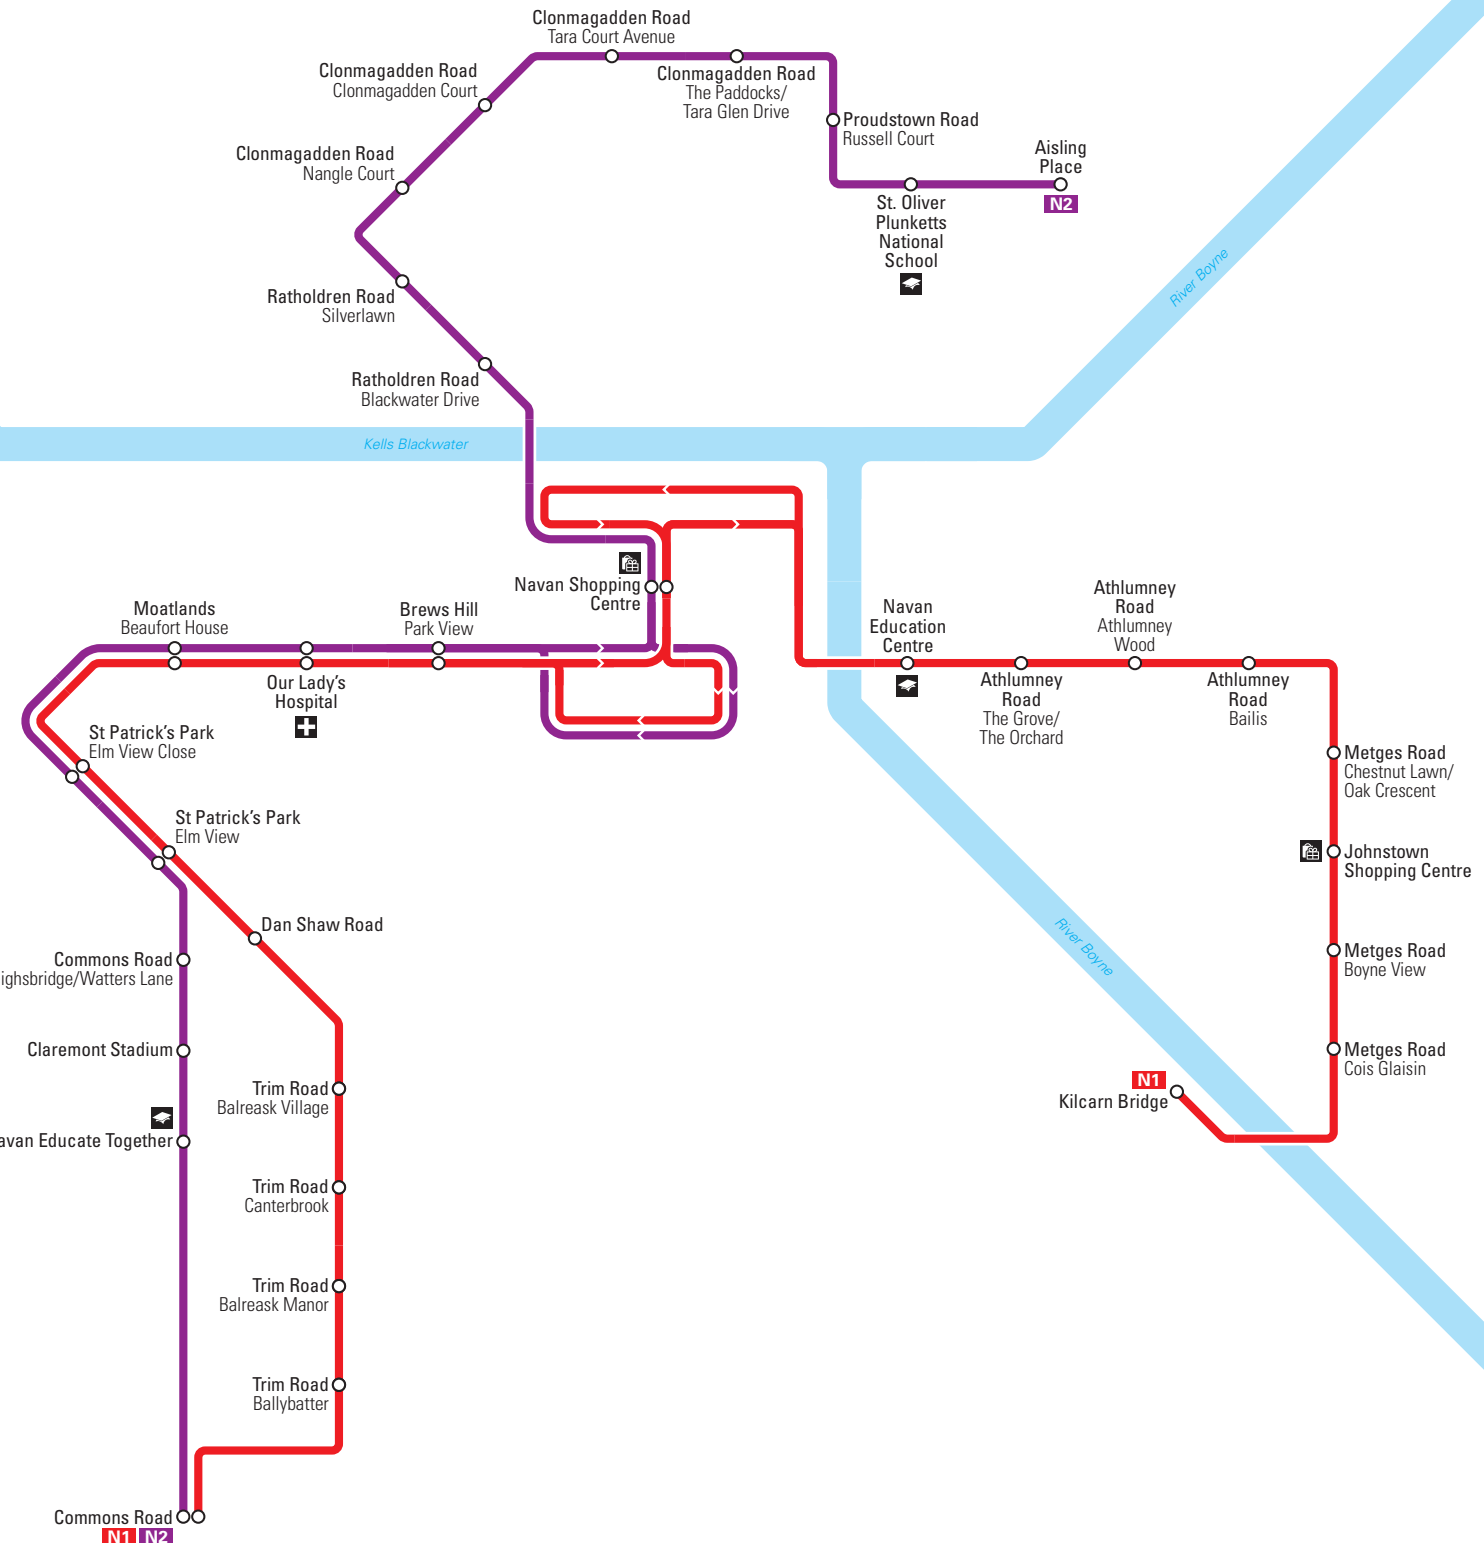

Navan Bus services

Save 30% vs cash single fares when you use a TFI Leap Card.

BUS SERVICES

- N1** Navan - Town Service (Bus Éireann)
Frequency: Weekday 30 min
Saturday 30 min / Sunday 60 min
- N2** Navan - Town Service (Bus Éireann)
Frequency: Weekday 30 min
Saturday 30 min / Sunday 60 min

KEY

- Bus Éireann bus route
- Principal stop
- Bus route terminus
- College/School
- Hospital
- Shopping Centre

Schematic map. Not to scale. December 2020