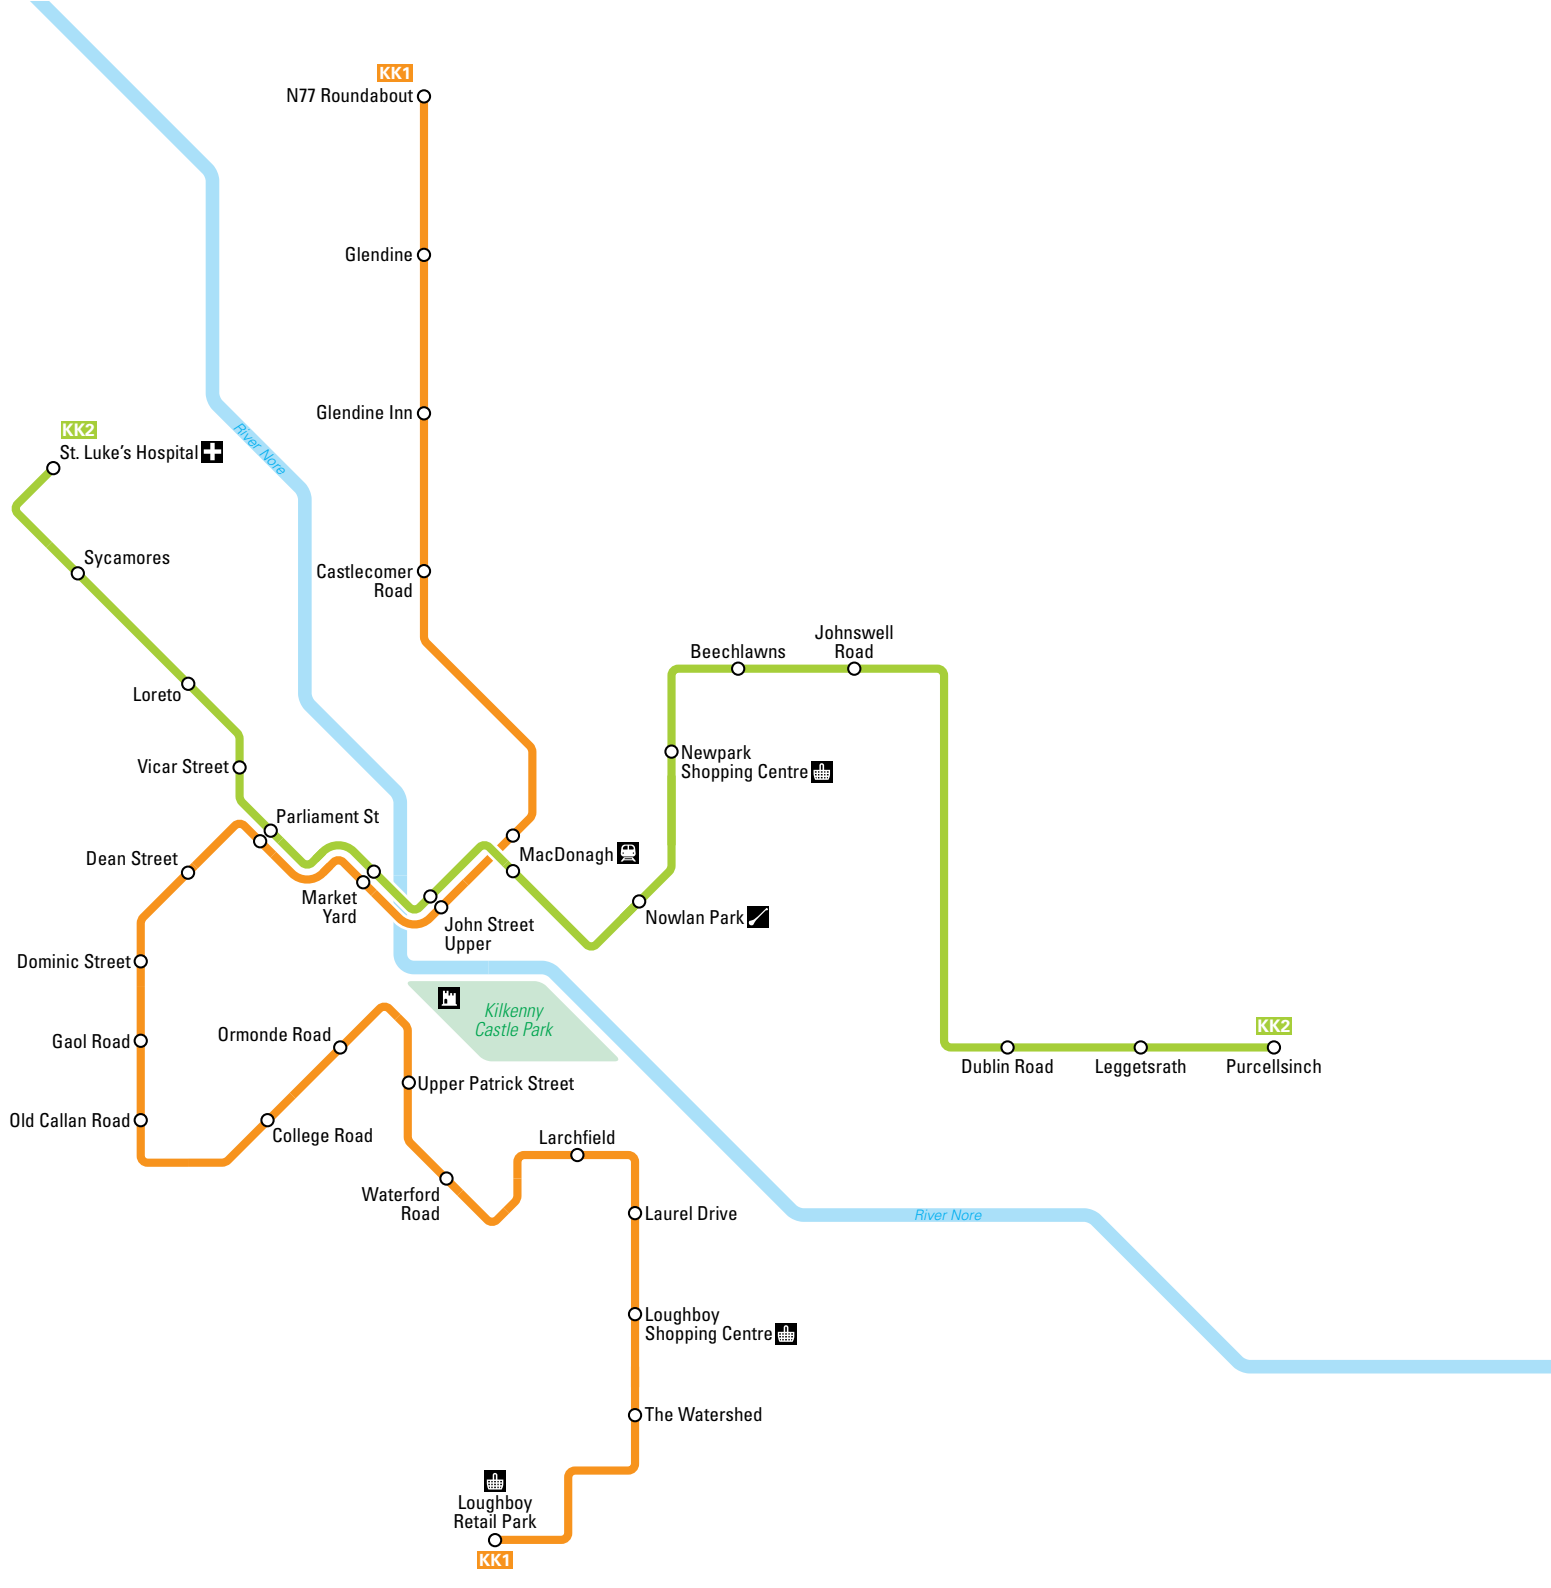

# Kilkenny bus services

Save up to 30% vs cash singles when you use a TFI Leap Card.

## BUS SERVICES

- KK1 - Town Service**  
Frequency: Weekday 30 min / Saturday 30 min / Sunday 30-60 min
- KK2 - Town Service**  
Frequency: Weekday 30 min / Saturday 30 min / Sunday 30-60 min

## KEY

- Bus route
- Stop
- Bus route terminus
- Rail
- Castle
- Hospital
- GAA Stadium
- Shopping Centres

Schematic map. Not to scale. December 2019