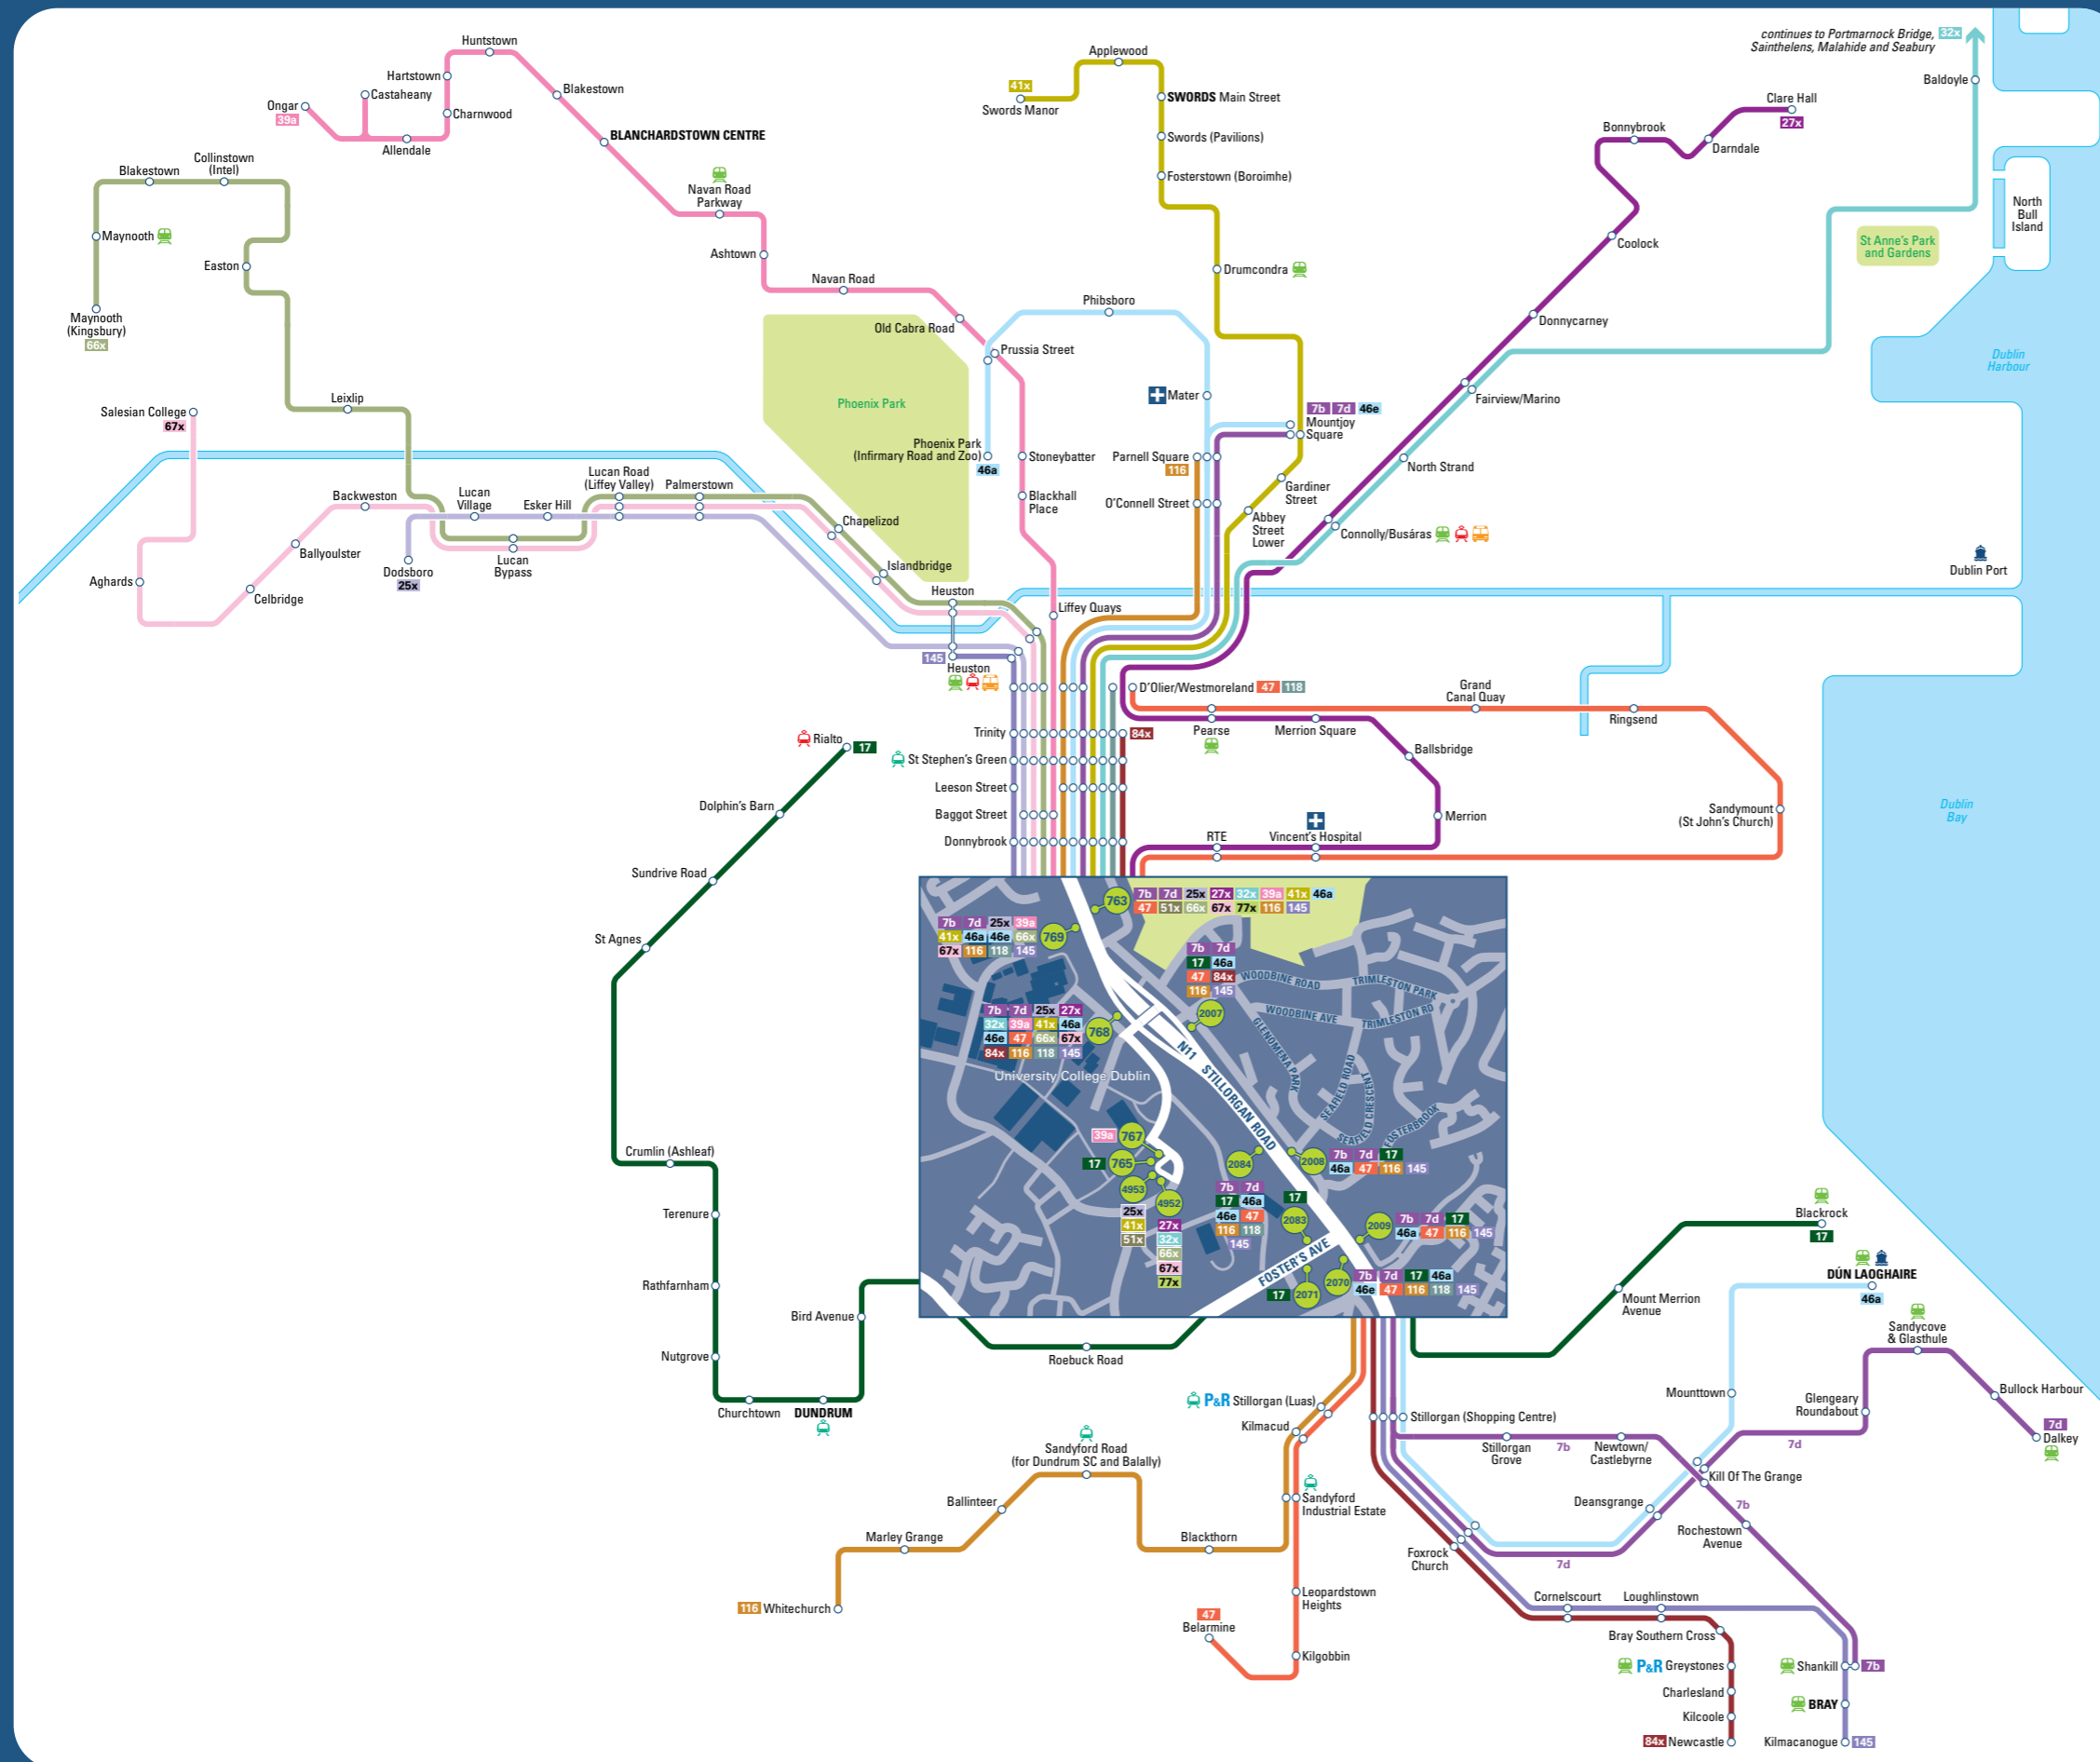

Buses from UCD Belfield

KEY

- Bus route
- Principal stop
- Bus route terminus

Transfer Points

Locations where it is possible to change to a different form of transport

- Rail (DART, COMMUTER or Intercity)
- Tram (Luas Green line)
- Tram (Luas Red line)
- Bus coach (regional or intercity)
- Park & Ride (larger car parks)
- Ferry Port

Destination	Route	Stop No.
D'Olier/Westmoreland	7b, 7d, 46a, 46e, 116, 118, 145	768, 769, 2070
	25x	768, 769, 4953
	47	768
	66x, 67x	768, 769, 4952
Dolphin's Barn	17	763, 765, 2070, 2071
Donnybrook	7b, 7d, 46a, 46e, 116, 118, 145	768, 769, 2070
	25x, 41x	768, 769, 4953
	32x	769, 4952
	39a	767, 768, 769
	66x, 67x	768, 769, 4952
	84x	768
Donnycarney	27x	4952
Drumcondra	41x	768, 769, 4953
Dún Laoghaire	46a	763, 2007, 2008, 2009
Dundrum	17	763, 765, 2070, 2071
E		
Easton	66x	768, 769, 4952
Esker Hill	25x	768, 769, 4953
F		
Fairview/Marino	27x	4952
	32x	769, 4952
Fosterstown (Boroimhe)	41x	768, 769, 4953
Foxrock Church	7d, 46a, 145	763, 2007, 2008, 2009
	84x	2007
G		
Gardiner Street	41x	768, 769, 4953
Glengary Roundabout	7d	763, 2007, 2008, 2009
Grand Canal Quay	47	798
Greystones	84x	2007
H		
Hartstown	39a	767, 768, 769
Heuston	25x	768, 769, 4953
	66x, 67x	768, 769, 4952
	145	768, 769, 2070
Huntstown	39a	767, 768, 769
I		
Islandbridge	66x, 67x	768, 769, 4952
K		
Kilcoole	84x	2007
Kilgobbin	47	763, 2007, 2008, 2009
Kilmacanogue	145	763, 2007, 2008, 2009
Kilmacud	47, 116	763, 2007, 2008, 2009
Kill Of The Grange	7b, 7d, 46a	763, 2007, 2008, 2009
L		
Leeson Street	7b, 7d, 46a, 46e, 116, 118, 145	768, 769, 2070
	32x	769, 4952
	41x	768, 769, 4953
	84x	768