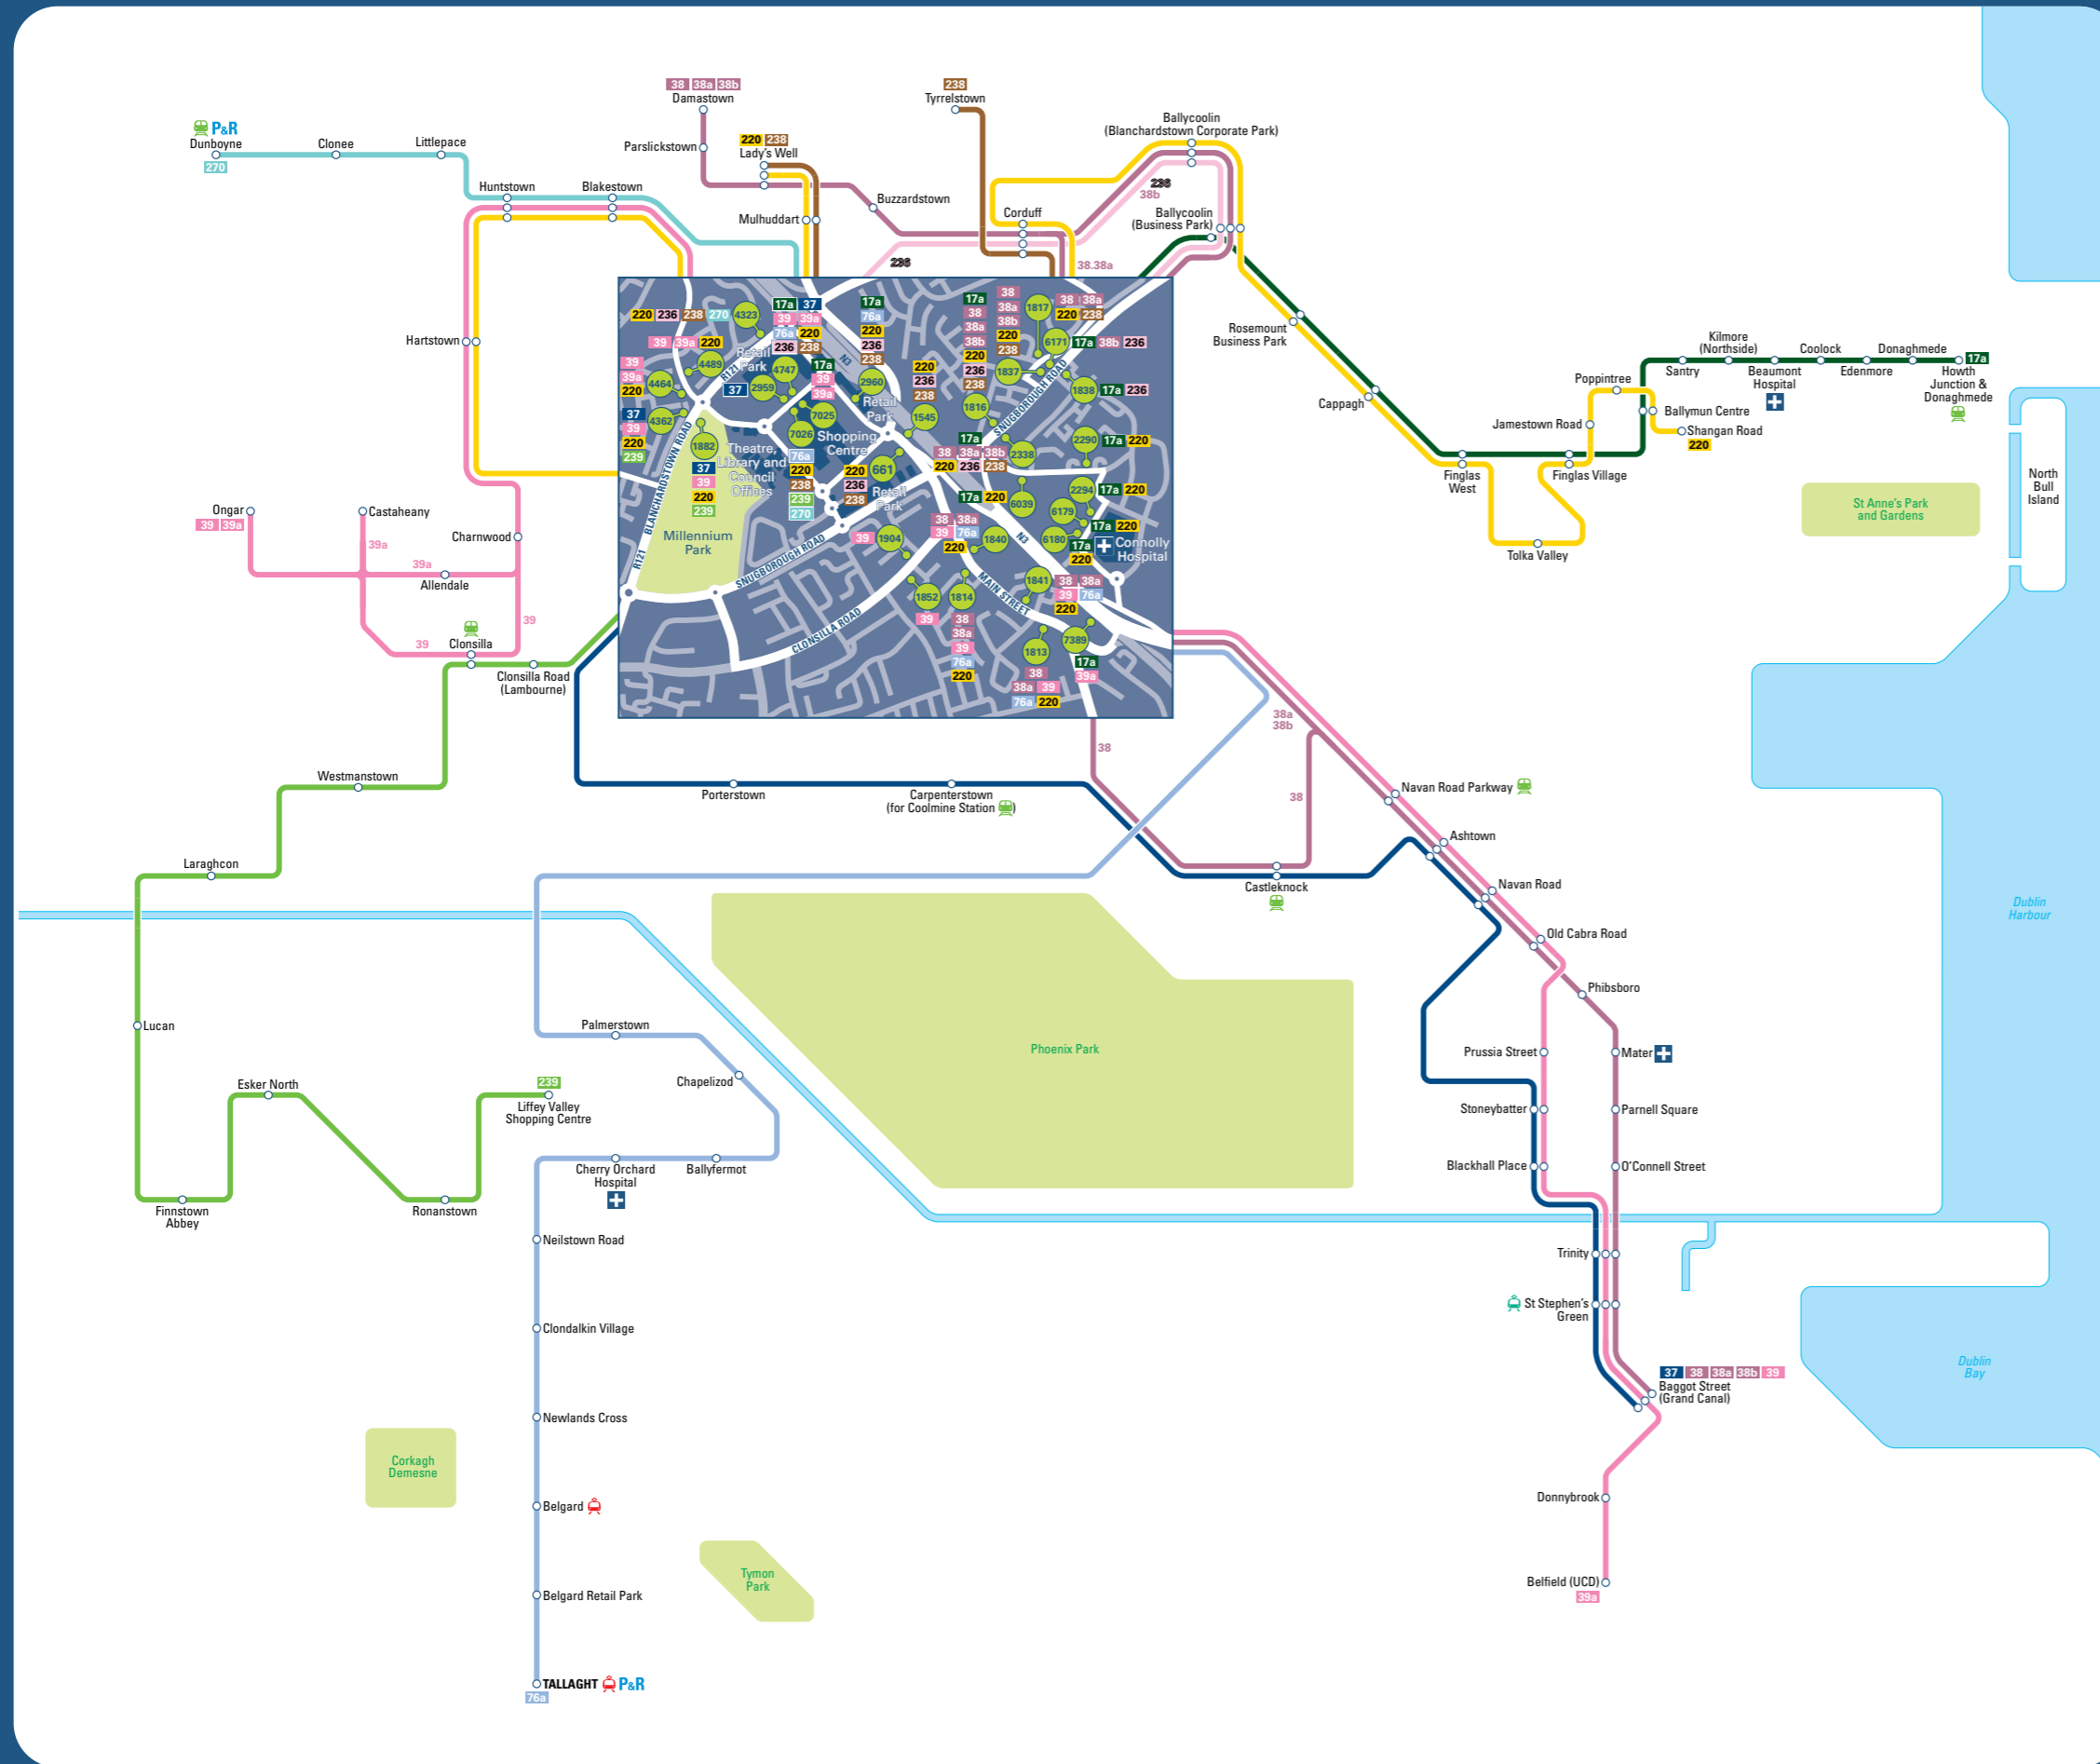

Buses from Blanchardstown

KEY

- Bus route
- Principal stop
- Bus route terminus

Transfer Points
Locations where it is possible to change to a different form of transport

- Rail (DART, COMMUTER or Intercity)
- Tram (Luas Green line)
- Tram (Luas Red line)
- Park & Ride (larger car parks)

Destination	Route	Stop No.
Ongar	39	1813, 1814, 1852, 4362, 4464, 7025
	39a	4464, 7025, 7389
P		
Palmerstown	76a	1840, 1841, 2960, 4747, 7026
Parnell Square	38, 38a	1837, 1840, 1841, 2338
	38b	1837, 2338
Parslickstown	38, 38a	1813, 1814, 1816, 1817
	38b	1816, 6171
Phibsboro	38, 38a	1837, 1840, 1841, 2338
	38b	1837, 2338
Poppintree	220	1545, 1816, 1817, 1840, 1841, 2294, 2960, 4362, 4464, 4747, 6039
Porterstown	37	1882, 4747
Prussia Street	39	1840, 1841, 1882, 1904, 4489, 4747
	39a	4489, 4747
R		
Ronanstown	239	1882, 7026
Rosemount Business Park	17a	1816, 2294, 2960, 4747, 6039, 6171
	220	1545, 1816, 1817, 1840, 1841, 2294, 2960, 4362, 4464, 4747, 6039
S		
St Stephen's Green	37	1882, 4747
	38, 38a	1837, 1840, 1841, 2338
	38b	1837, 2338
	39	1840, 1841, 1882, 1904, 4489, 4747
	39a	4489, 4747
Santry	17a	1816, 2294, 2960, 4747, 6039, 6171
Shangan Road	220	1545, 1816, 1817, 1840, 1841, 2294, 2960, 4362, 4464, 4747, 6039
Stoneybatter	37	1882, 4747
	39	1840, 1841, 1882, 1904, 4489, 4747
	39a	4489, 4747
T		
Tallaght P&R	76a	1840, 1841, 2960, 4747, 7026
Tolka Valley	220	1545, 1816, 1817, 1840, 1841, 2294, 2960, 4362, 4464, 4747, 6039
Trinity	37	1882, 4747
	38, 38a	1837, 1840, 1841, 2338
	38b	1837, 2338
	39	1840, 1841, 1882, 1904, 4489, 4747
	39a	4489, 4747
Tyrrelstown	238	661, 1837, 2338, 4323, 7026
W		
Westmanstown	239	1882, 7026